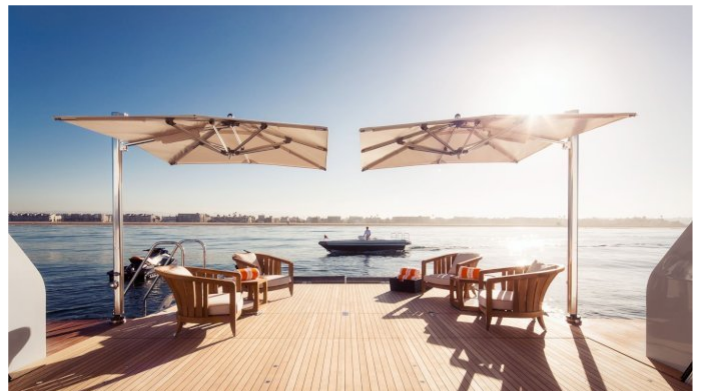

## INVICTUS YACHT CHARTER

Superyacht INVICTUS was built in 2013 by Delta Marine. She is a 65.53m / 215ft custom motor yacht with exterior design by Delta Design Group and interior styling by Diane Johnson Design. INVICTUS offers accommodation for up to 12 guests in 9 cabins with additional room for her crew of 19. She features a variety of amenities to ensure comfortable charter vacations, including Lift (Elevator), Air Conditioning, Jacuzzi (on deck), Gym, Air Conditioning, Deck Jacuzzi, Wheelchair Friendly, WiFi connection on board, Gym/exercise equipment, Stabilisers underway, Stabilisers underway, Stabilizers at Anchor and At anchor Stabilizers. She also carries an impressive collection of toys as listed below.

## INVICTUS AMENITIES & TOYS

	Accessible		Air Conditioning		Beach Club
	Deck Jacuzzi		Elevator		Gym
	Ipod Docking		Kayaking		Movie Theatre
	Paddleboard		Projector		Satcom
	Satellite TV		Snorkeling		Stabilizers
	Surfboard		Towable Toys		Trampoline
	Video-on-demand		Wakeboard		Waverider
	Wi Fi				