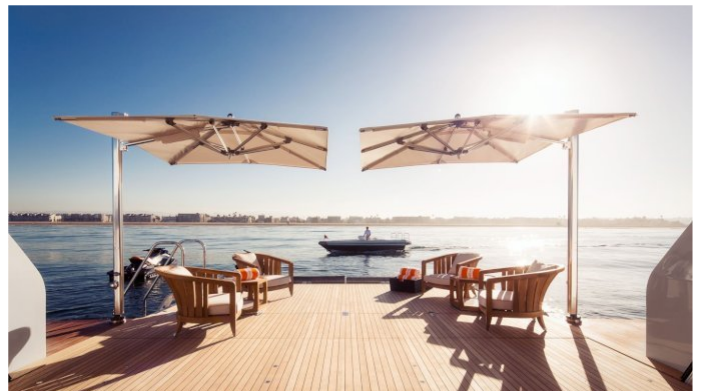

MORE PHOTOS, VIDEO OR INTERACTIVE DECK PLANS:

[CLICK HERE](#)

This document is not contractual. The yacht charters and their particulars displayed in the results above are displayed in good faith and whilst believed to be correct are not guaranteed. YachtCharterFleet.com does not warrant or assume any legal liability or responsibility for the accuracy, completeness, or usefulness of any information and/or images displayed. All information is subject to change without notice and is without warranty. Your preferred charter broker should provide you with yacht specifications, brochure and rates for your chosen dates during your charter yacht selection process. Starting prices are shown in a range of currencies for a one-week charter, unless otherwise indicated.