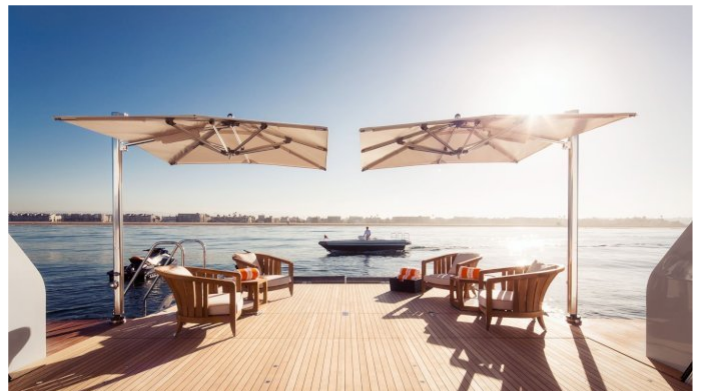

MORE PHOTOS, VIDEO OR INTERACTIVE DECK PLANS:

[CLICK HERE](#)