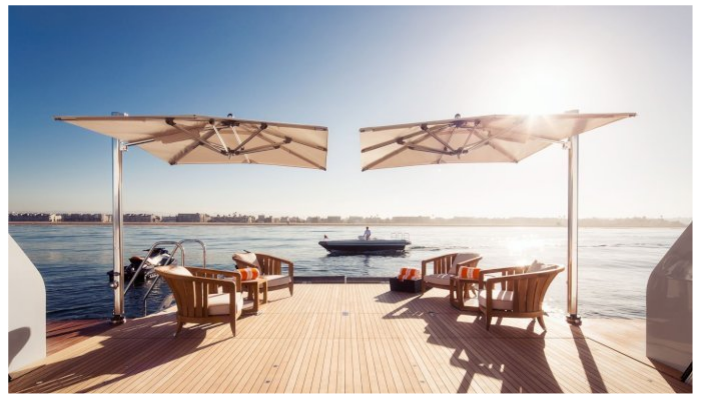

MORE PHOTOS, VIDEO OR INTERACTIVE DECK PLANS:

[CLICK HERE](#)

This document is not contractual. The yacht charters and their particulars displayed in the results above are displayed in good faith and whilst believed to be correct are not guaranteed. YachtCharterFleet.com does not warrant or assume any legal liability or responsibility for the accuracy, completeness, or usefulness of any information and/or images displayed. All information is subject to change without notice and is without warranty. Your preferred charter broker should provide you with yacht specifications, brochure and rates for your chosen dates during your charter yacht selection process. Starting prices are shown in a range of currencies for a one-week charter, unless otherwise indicated.