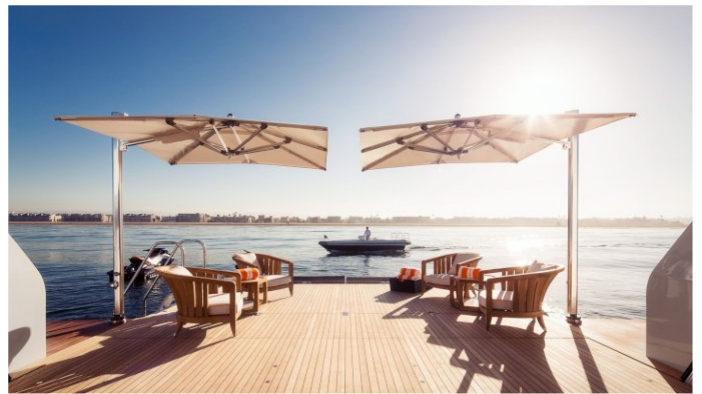

MORE PHOTOS, VIDEO OR INTERACTIVE DECK PLANS:

[CLICK HERE](#)