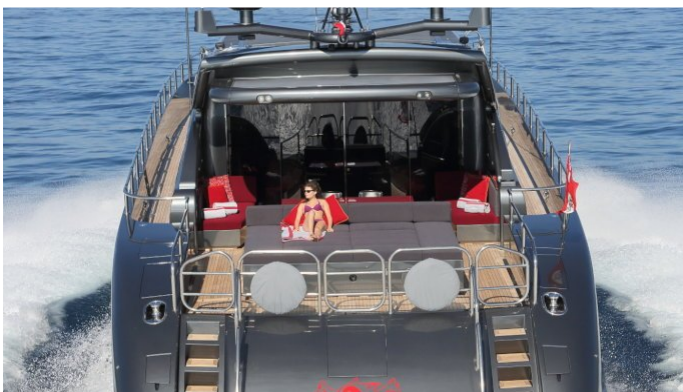

MORE PHOTOS, VIDEO OR INTERACTIVE DECK PLANS:

[CLICK HERE](#)

This document is not contractual. The yacht charters and their particulars displayed in the results above are displayed in good faith and whilst believed to be correct are not guaranteed. YachtCharterFleet.com does not warrant or assume any legal liability or responsibility for the accuracy, completeness, or usefulness of any information and/or images displayed. All information is subject to change without notice and is without warranty. Your preferred charter broker should provide you with yacht specifications, brochure and rates for your chosen dates during your charter yacht selection process. Starting prices are shown in a range of currencies for a one-week charter, unless otherwise indicated.