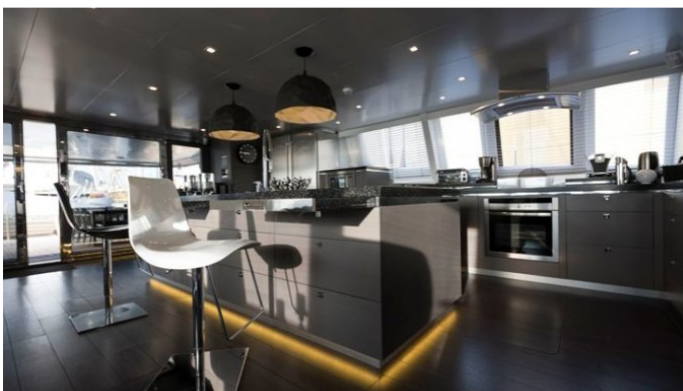

FOR MORE INFORMATION:

[CLICK HERE](#) 

or SCAN QR CODE

MORE PHOTOS, VIDEO OR INTERACTIVE DECK PLANS:

[CLICK HERE](#)

CARTOUCHE YACHT CHARTER

Superyacht CARTOUCHE was built in 2011 by H2X. She is a 28.8m / 94ft Blue Coast 95 sail yacht with exterior design by Coste Design & Partners and interior styling by Coste Design & Partners. CARTOUCHE offers accommodation for up to 8 guests in 4 cabins with additional room for her crew of . She features a variety of amenities to ensure comfortable charter vacations, including Jacuzzi (on deck), Swimming Platform and Air Conditioning. She also carries an impressive collection of toys as listed below.

CARTOUCHE AMENITIES & TOYS

For a full up-to-date list of leisure facilities or amenities onboard Sail Yacht Cartouche please contact your Yacht Charter Broker prior to booking your vacation. If there is a particular water toy that you would like, but it is not listed, then it may be possible to rent this equipment for you.