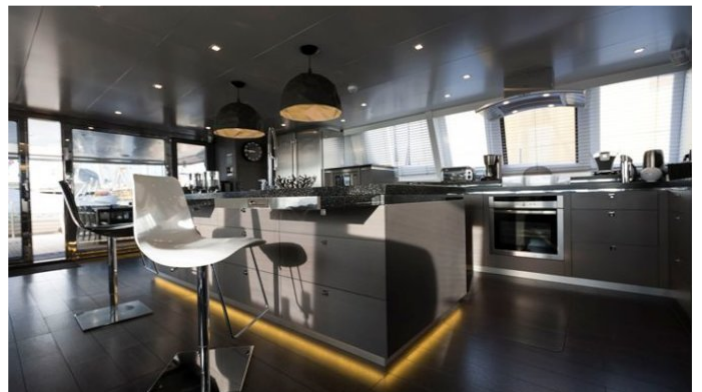

MORE PHOTOS, VIDEO OR INTERACTIVE DECK PLANS:

[CLICK HERE](#)

This document is not contractual. The yacht charters and their particulars displayed in the results above are displayed in good faith and whilst believed to be correct are not guaranteed. YachtCharterFleet.com does not warrant or assume any legal liability or responsibility for the accuracy, completeness, or usefulness of any information and/or images displayed. All information is subject to change without notice and is without warranty. Your preferred charter broker should provide you with yacht specifications, brochure and rates for your chosen dates during your charter yacht selection process. Starting prices are shown in a range of currencies for a one-week charter, unless otherwise indicated.