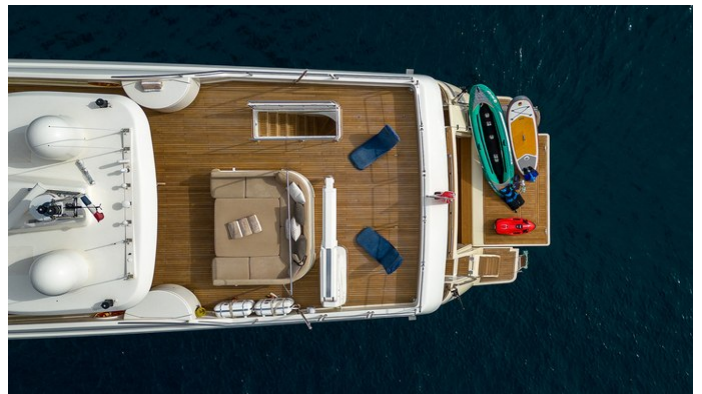

FOR MORE INFORMATION:

[CLICK HERE](#) 

or SCAN QR CODE

MORE PHOTOS, VIDEO OR INTERACTIVE DECK PLANS:

[CLICK HERE](#)

LA PAUSA YACHT CHARTER

Superyacht LA PAUSA was built in 2010 by Ferretti Yachts. She is a 26.21m / 86' motor yacht with exterior design by Zucon and interior styling by Zucon . La Pausa offers accommodation for up to 10 guests in 5 cabins with additional room for her crew of 4. She features a variety of amenities to ensure comfortable charter vacations, including, Air Conditioning, Stabilizers at Anchor & WiFi connection on board. She also carries an impressive collection of toys as listed below.

LA PAUSA AMENITIES & TOYS

Wi-Fi

Ipod Docking

At-Anchor Stabilizers

Air Conditioning

Satellite TV

For a full up-to-date list of leisure facilities or amenities onboard Motor Yacht La Pausa please contact your Yacht Charter Broker prior to booking your vacation. If there is a particular water toy that you would like, but it is not listed, then it may be possible to rent this equipment for you.