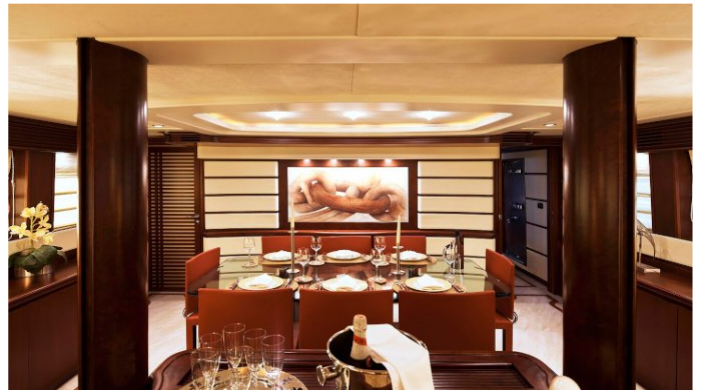

MORE PHOTOS, VIDEO OR INTERACTIVE DECK PLANS:

[CLICK HERE](#)