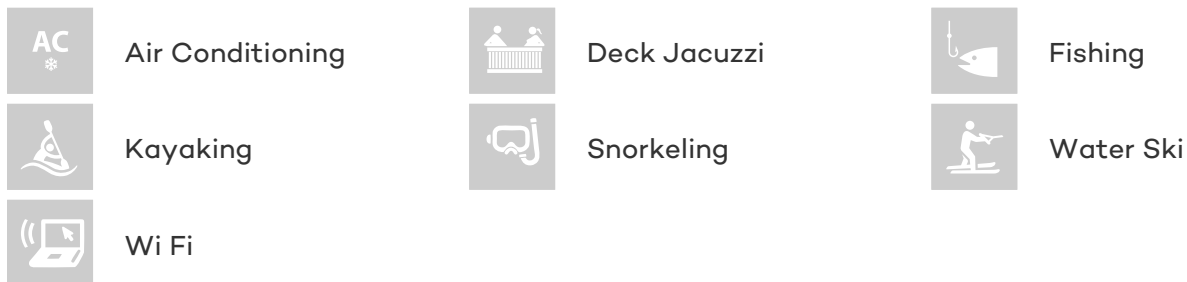

GUESTS	CABINS	CREW
12	5	6

CABIN CONFIGURATION
1 Master 2 Double
2 Twin

CHARTER RATES

Details correct as of 23 Nov, 2017

FOR MORE INFORMATION:

[CLICK HERE](#) 

or SCAN QR CODE

MORE PHOTOS, VIDEO OR INTERACTIVE DECK PLANS:

[CLICK HERE](#)

SMILE YACHT CHARTER

Superyacht SMILE was built in 2010 by Unknown. She is a 35.8m / 117ft motor/sailer yacht with exterior design by and interior styling by . SMILE offers accommodation for up to 12 guests in 5 cabins with additional room for her crew of 6. She features a variety of amenities to ensure comfortable charter vacations, including Air Conditioning, WiFi connection on board, Deck Jacuzzi, Air Conditioning and Jacuzzi (on deck). She also carries an impressive collection of toys as listed below.

SMILE AMENITIES & TOYS

For a full up-to-date list of leisure facilities or amenities onboard Motor/Sailer Yacht Smile please contact your Yacht Charter Broker prior to booking your vacation. If there is a particular water toy that you would like, but it is not listed, then it may be possible to rent this equipment for you.