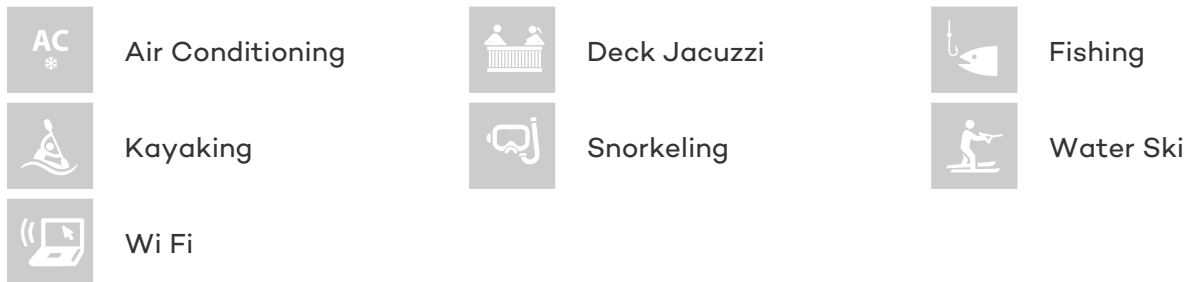

MORE PHOTOS, VIDEO OR INTERACTIVE DECK PLANS:

[CLICK HERE](#)

SMILE YACHT CHARTER

Superyacht SMILE was built in 2010 by Unknown. She is a 35.8m / 117ft motor/sailer yacht with exterior design by . SMILE offers accommodation for up to 12 guests in 5 cabins with additional room for her crew of 6. She features a variety of amenities to ensure comfortable charter vacations, including Air Conditioning, WiFi connection on board and Deck Jacuzzi. She also carries an impressive collection of toys as listed below.

SMILE AMENITIES & TOYS

For a full up-to-date list of leisure facilities or amenities onboard Motor/Sailer Yacht Smile please contact your Yacht Charter Broker prior to booking your vacation. If there is a particular water toy that you would like, but it is not listed, then it may be possible to rent this equipment for you.