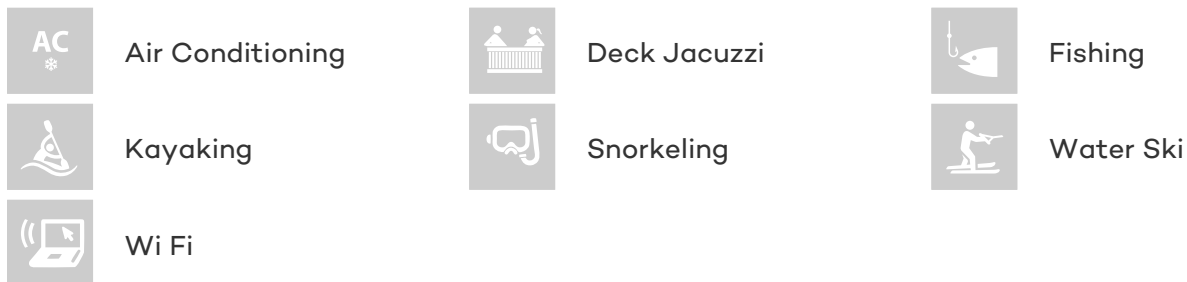

GUESTS	CABINS	CREW
12	5	6

CABIN CONFIGURATION
1 Master 2 Double
2 Twin

CHARTER RATES

Details correct as of 21 Sep, 2017

FOR MORE INFORMATION:

[CLICK HERE](#) 

or SCAN QR CODE

MORE PHOTOS, VIDEO OR INTERACTIVE DECK PLANS:

[CLICK HERE](#)

SMILE YACHT CHARTER

Superyacht SMILE was built in 2010 by Unknown. She is a 35.8m / 117ft motor/sailer yacht with exterior design by and interior styling by . SMILE offers accommodation for up to 12 guests in 5 cabins with additional room for her crew of 6. She features a variety of amenities to ensure comfortable charter vacations, including Air Conditioning, WiFi connection on board, Deck Jacuzzi, Air Conditioning and Jacuzzi (on deck). She also carries an impressive collection of toys as listed below.

SMILE AMENITIES & TOYS

For a full up-to-date list of leisure facilities or amenities onboard Motor/Sailer Yacht Smile please contact your Yacht Charter Broker prior to booking your vacation. If there is a particular water toy that you would like, but it is not listed, then it may be possible to rent this equipment for you.