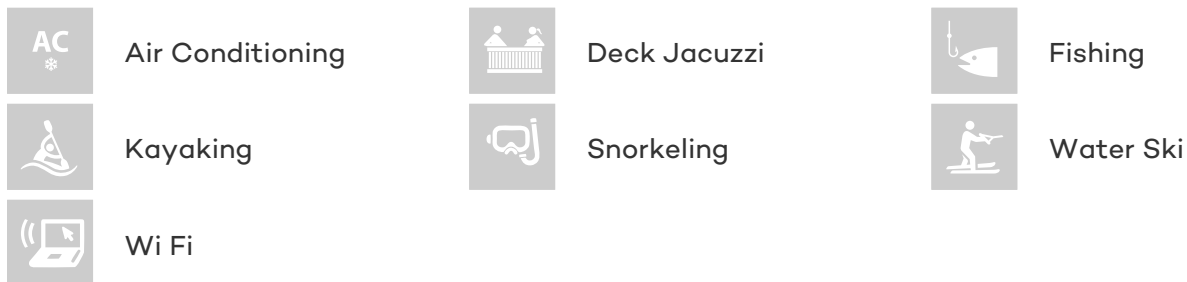

MORE PHOTOS, VIDEO OR INTERACTIVE DECK PLANS:

[CLICK HERE](#)

SMILE YACHT CHARTER

Superyacht SMILE was built in 2010 by Unknown. She is a 35.8m / 117ft motor/sailer yacht with exterior design by and interior styling by . SMILE offers accommodation for up to 12 guests in 5 cabins with additional room for her crew of 6. She features a variety of amenities to ensure comfortable charter vacations, including Air Conditioning, WiFi connection on board, Deck Jacuzzi, Air Conditioning and Jacuzzi (on deck). She also carries an impressive collection of toys as listed below.

SMILE AMENITIES & TOYS

For a full up-to-date list of leisure facilities or amenities onboard Motor/Sailer Yacht Smile please contact your Yacht Charter Broker prior to booking your vacation. If there is a particular water toy that you would like, but it is not listed, then it may be possible to rent this equipment for you.