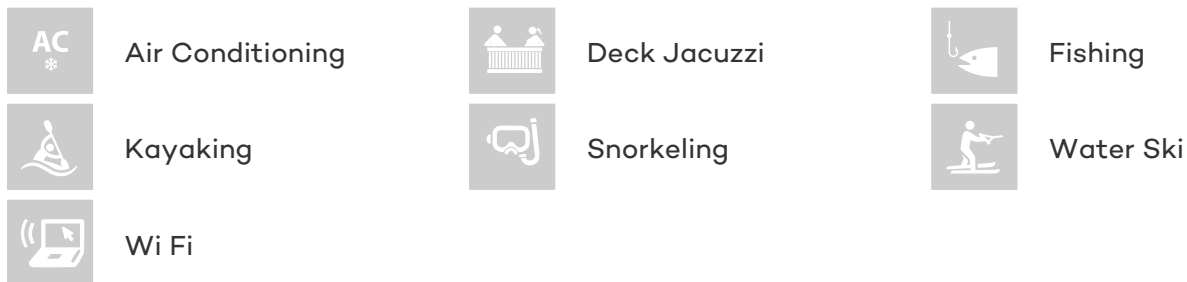

### CHARTER RATES

Details correct as of 22 Feb, 2018

FOR MORE INFORMATION:

[CLICK HERE](#) 

or SCAN QR CODE

**MORE PHOTOS, VIDEO OR INTERACTIVE DECK PLANS:**

[CLICK HERE](#)

## SMILE YACHT CHARTER

Superyacht SMILE was built in 2010 by Unknown. She is a 35.8m / 117ft motor/sailer yacht with exterior design by and interior styling by . SMILE offers accommodation for up to 12 guests in 5 cabins with additional room for her crew of 6. She features a variety of amenities to ensure comfortable charter vacations, including Air Conditioning, WiFi connection on board, Deck Jacuzzi, Air Conditioning and Jacuzzi (on deck). She also carries an impressive collection of toys as listed below.

## SMILE AMENITIES & TOYS

For a full up-to-date list of leisure facilities or amenities onboard Motor/Sailer Yacht Smile please contact your Yacht Charter Broker prior to booking your vacation. If there is a particular water toy that you would like, but it is not listed, then it may be possible to rent this equipment for you.