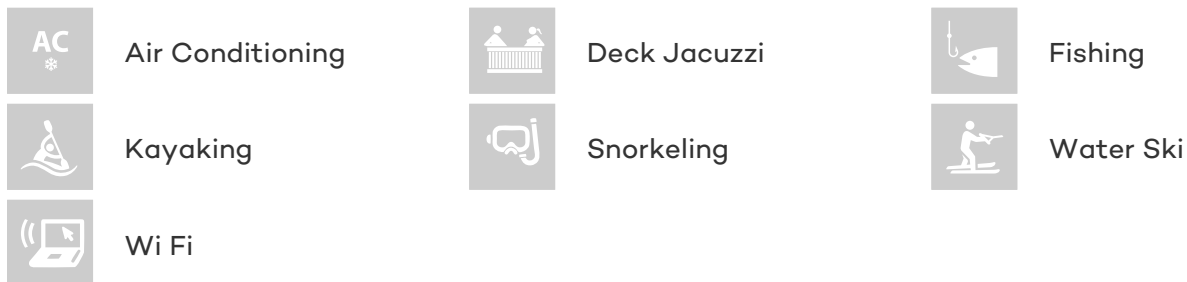

GUESTS	CABINS	CREW
12	5	6

CABIN CONFIGURATION
1 Master 2 Double
2 Twin

CHARTER RATES

Details correct as of 23 Jul, 2017

FOR MORE INFORMATION:

[CLICK HERE](#) 

or SCAN QR CODE

MORE PHOTOS, VIDEO OR INTERACTIVE DECK PLANS:

[CLICK HERE](#)

SMILE YACHT CHARTER

Superyacht SMILE was built in 2010 by Unknown. She is a 35.8m / 117ft motor/sailer yacht with exterior design by and interior styling by . SMILE offers accommodation for up to 12 guests in 5 cabins with additional room for her crew of 6. She features a variety of amenities to ensure comfortable charter vacations, including Air Conditioning, WiFi connection on board, Deck Jacuzzi, Air Conditioning and Jacuzzi (on deck). She also carries an impressive collection of toys as listed below.

SMILE AMENITIES & TOYS

For a full up-to-date list of leisure facilities or amenities onboard Motor/Sailer Yacht Smile please contact your Yacht Charter Broker prior to booking your vacation. If there is a particular water toy that you would like, but it is not listed, then it may be possible to rent this equipment for you.