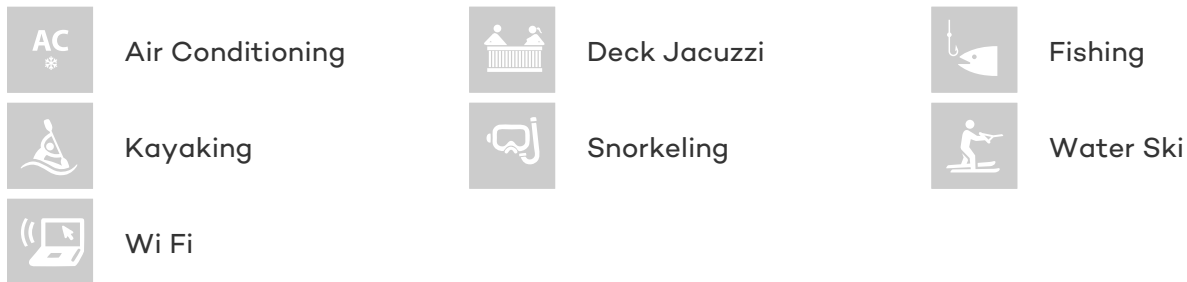

### CHARTER RATES

Details correct as of 18 Jul, 2018

FOR MORE INFORMATION:

[CLICK HERE](#) 

or SCAN QR CODE

**MORE PHOTOS, VIDEO OR INTERACTIVE DECK PLANS:**

[CLICK HERE](#)

## SMILE YACHT CHARTER

Superyacht SMILE was built in 2010 by Unknown. She is a 35.8m / 117ft motor/sailer yacht with exterior design by . SMILE offers accommodation for up to 12 guests in 5 cabins with additional room for her crew of 6. She features a variety of amenities to ensure comfortable charter vacations, including Air Conditioning, WiFi connection on board and Deck Jacuzzi. She also carries an impressive collection of toys as listed below.

## SMILE AMENITIES & TOYS

For a full up-to-date list of leisure facilities or amenities onboard Motor/Sailer Yacht Smile please contact your Yacht Charter Broker prior to booking your vacation. If there is a particular water toy that you would like, but it is not listed, then it may be possible to rent this equipment for you.