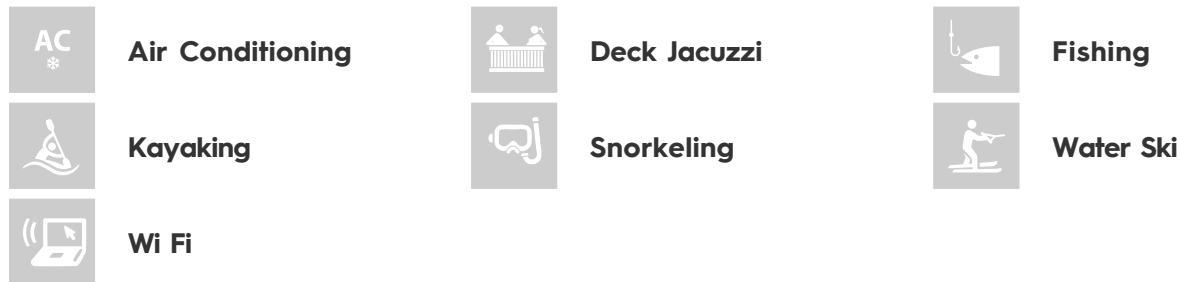

MORE PHOTOS, VIDEO OR INTERACTIVE DECK PLANS:

[CLICK HERE](#)

SMILE YACHT CHARTER

Superyacht SMILE was built in 2010 by Unknown. She is a 35.8m / 117ft motor/sailer yacht with exterior design by . SMILE offers accommodation for up to 12 guests in 5 cabins with additional room for her crew of 6. She features a variety of amenities to ensure comfortable charter vacations, including Air Conditioning, WiFi connection on board and Deck Jacuzzi. She also carries an impressive collection of toys as listed below.

SMILE AMENITIES & TOYS

For a full up-to-date list of leisure facilities or amenities onboard Motor/Sailer Yacht Smile please contact your Yacht Charter Broker prior to booking your vacation. If there is a particular water toy that you would like, but it is not listed, then it may be possible to rent this equipment for you.