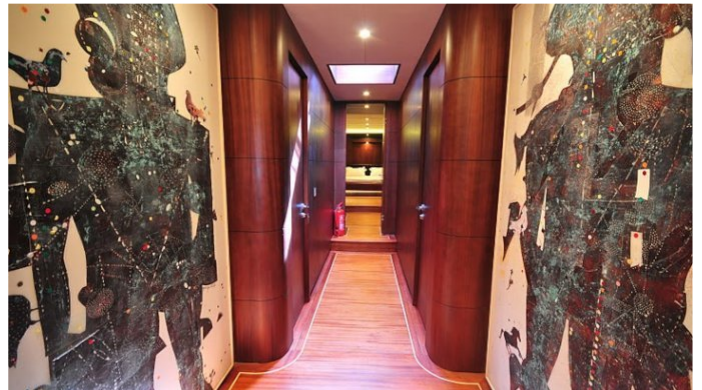

FOR MORE INFORMATION:

[CLICK HERE](#) 

or SCAN QR CODE

MORE PHOTOS, VIDEO OR INTERACTIVE DECK PLANS:

[CLICK HERE](#)

CASA DELL ARTE II YACHT CHARTER

Superyacht CASA DELL ARTE II was built in 2009 by ADA Yacht Works. She is a 39m / 128ft custom sail yacht with exterior design by and interior styling by . CASA DELL ARTE II offers accommodation for up to 10 guests in 5 cabins with additional room for her crew of . She features a variety of amenities to ensure comfortable charter vacations, including Air Conditioning. She also carries an impressive collection of toys as listed below.

CASA DELL ARTE II AMENITIES & TOYS

For a full up-to-date list of leisure facilities or amenities onboard Sail Yacht Casa Dell Arte II please contact your Yacht Charter Broker prior to booking your vacation. If there is a particular water toy that you would like, but it is not listed, then it may be possible to rent this equipment for you.