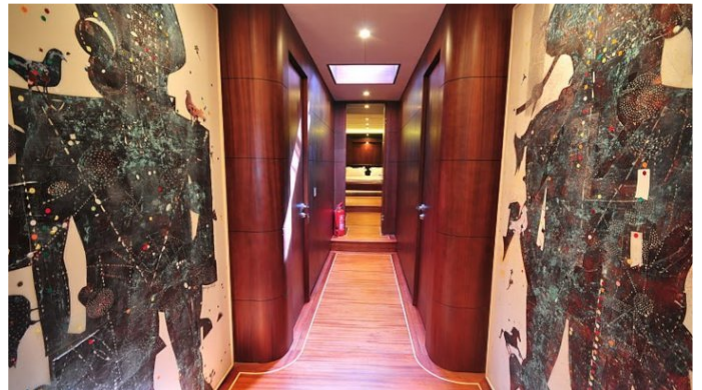

FOR MORE INFORMATION:

[CLICK HERE](#) 

or SCAN QR CODE

MORE PHOTOS, VIDEO OR INTERACTIVE DECK PLANS:

[CLICK HERE](#)

CASA DELL ARTE II YACHT CHARTER

Superyacht CASA DELL ARTE II was built in 2009 by ADA Yacht Works. She is a 39m / 128ft Custom sail yacht with exterior design by . CASA DELL ARTE II offers accommodation for up to 10 guests in 5 cabins with additional room for her crew of . She features a variety of amenities to ensure comfortable charter vacations, including Air Conditioning. She also carries an impressive collection of toys as listed below.

CASA DELL ARTE II AMENITIES & TOYS

For a full up-to-date list of leisure facilities or amenities onboard Sail Yacht Casa Dell Arte II please contact your Yacht Charter Broker prior to booking your vacation. If there is a particular water toy that you would like, but it is not listed, then it may be possible to rent this equipment for you.