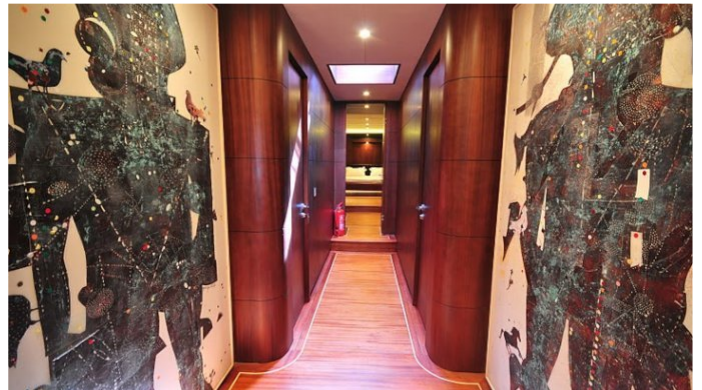

MORE PHOTOS, VIDEO OR INTERACTIVE DECK PLANS:

[CLICK HERE](#)