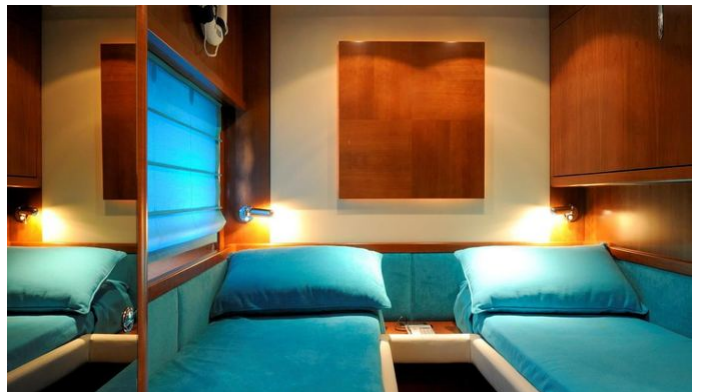

MORE PHOTOS, VIDEO OR INTERACTIVE DECK PLANS: