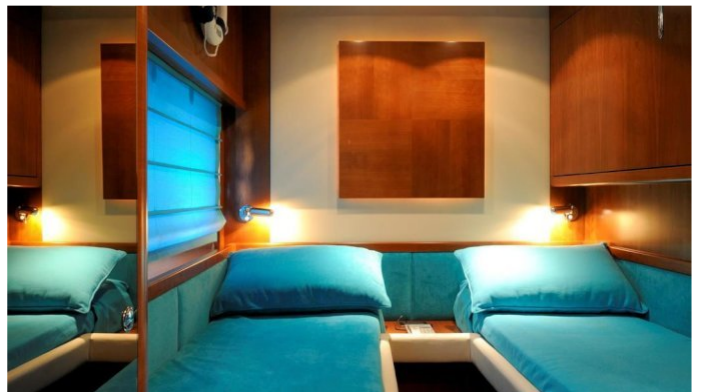

GUESTS	CABINS	CREW
8	4	3

CABIN CONFIGURATION

1 Master 1 Vip
2 Twin

CHARTER RATES

SUMMER
from
€28,000 / week + expenses

Details correct as of 15 Aug, 2018

FOR MORE INFORMATION:

[CLICK HERE](#) 

or SCAN QR CODE

MORE PHOTOS, VIDEO OR INTERACTIVE DECK PLANS:

[CLICK HERE](#)

A&I YACHT CHARTER

Superyacht A&I was built in 2006 by Alfamarine. She is a 23.8m / 78ft Alfamarine 78 motor yacht with exterior design by . A&I offers accommodation for up to 8 guests in 4 cabins with additional room for her crew of 3. She features a variety of amenities to ensure comfortable charter vacations, including . She also carries an impressive collection of toys as listed below.

A&I AMENITIES & TOYS

Air Conditioning

Wi Fi

For a full up-to-date list of leisure facilities or amenities onboard Motor Yacht A&I please contact your Yacht Charter Broker prior to booking your vacation. If there is a particular water toy that you would like, but it is not listed, then it may be possible to rent this equipment for you.