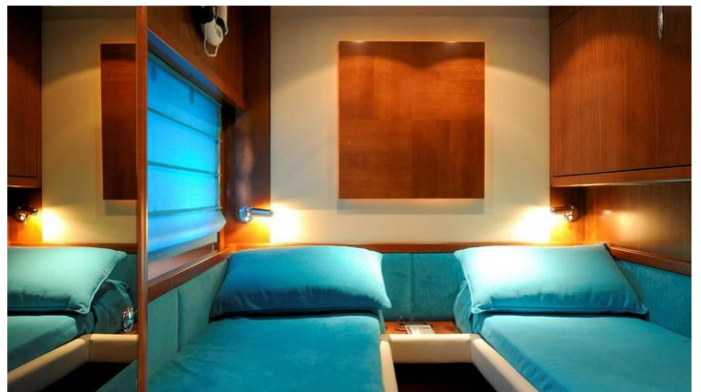

GUESTS **CABINS** **CREW**
8 **4** **3**

CABIN CONFIGURATION

1 Master **1 Vip**
2 Twin

CHARTER RATES

SUMMER
from
€28,000 / week + expenses

WINTER
from
€28,000 / week + expenses

Details correct as of 14 Jun, 2021

FOR MORE INFORMATION:

[CLICK HERE](#)

or SCAN QR CODE

MORE PHOTOS, VIDEO OR INTERACTIVE DECK PLANS:

[CLICK HERE](#)

A&I YACHT CHARTER

Superyacht A&I was built in 2006 by Alfamarine. She is a 23.8m / 78ft Alfamarine 78 motor yacht with exterior design by . A&I offers accommodation for up to 8 guests in 4 cabins with additional room for her crew of 3. She features a variety of amenities to ensure comfortable charter vacations, including . She also carries an impressive collection of toys as listed below.

A&I AMENITIES & TOYS

Air Conditioning

Wi Fi

For a full up-to-date list of leisure facilities or amenities onboard Motor Yacht A&I please contact your Yacht Charter Broker prior to booking your vacation. If there is a particular water toy that you would like, but it is not listed, then it may be possible to rent this equipment for you.