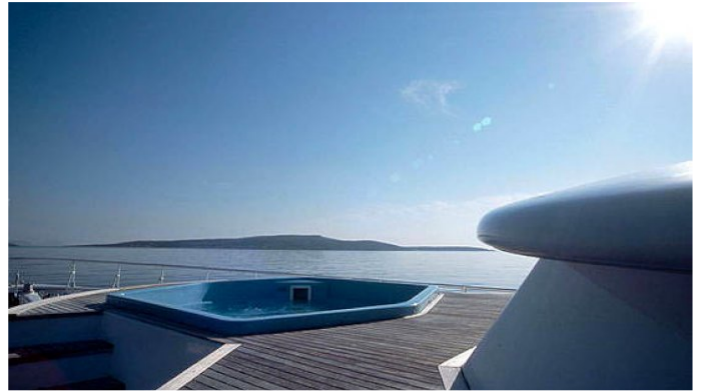

MORE PHOTOS, VIDEO OR INTERACTIVE DECK PLANS:

[CLICK HERE](#)