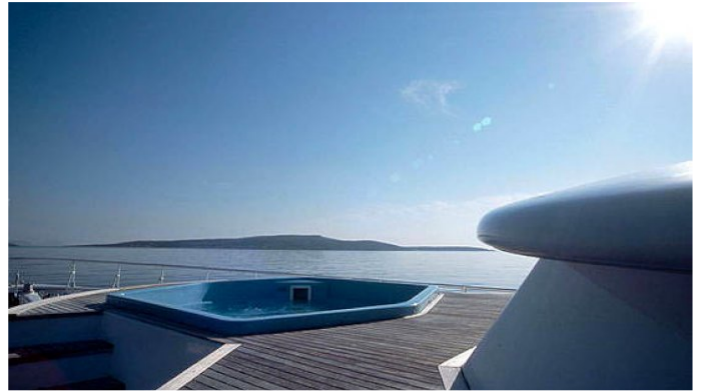

or SCAN QR CODE

MORE PHOTOS, VIDEO OR INTERACTIVE DECK PLANS:

 [CLICK HERE](#)

ALLAHOU YACHT CHARTER

Superyacht ALLAHOU was built in 1965 by Lurssen. She is a 32.8m / 108ft motor yacht with exterior design by Lurssen and interior styling by . ALLAHOU offers accommodation for up to 11 guests in 5 cabins with additional room for her crew of . She features a variety of amenities to ensure comfortable charter vacations, including Jacuzzi (on deck) and Air Conditioning. She also carries an impressive collection of toys as listed below.

ALLAHOU AMENITIES & TOYS

For a full up-to-date list of leisure facilities or amenities onboard Motor Yacht Allahou please contact your Yacht Charter Broker prior to booking your vacation. If there is a particular water toy that you would like, but it is not listed, then it may be possible to rent this equipment for you.