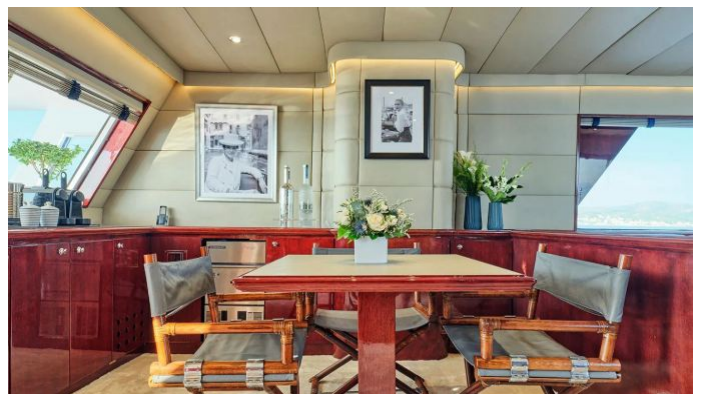

MORE PHOTOS, VIDEO OR INTERACTIVE DECK PLANS: