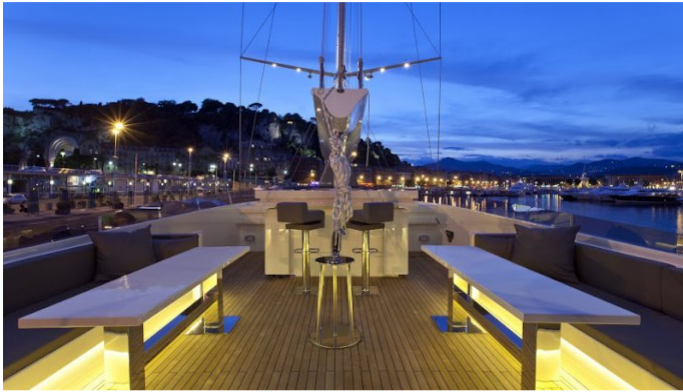

FOR MORE INFORMATION:

[CLICK HERE](#) 

or SCAN QR CODE

MORE PHOTOS, VIDEO OR INTERACTIVE DECK PLANS:

[CLICK HERE](#)

INFINITY YACHT CHARTER

Superyacht INFINITY was built in 2011 by Cobra Yachting. She is a 46m / 151ft custom motor/sailer yacht with exterior design by Cobra Yachting and interior styling by Cobra Yachting. INFINITY offers accommodation for up to 12 guests in 6 cabins with additional room for her crew of 7. She features a variety of amenities to ensure comfortable charter vacations, including Air Conditioning, Air Conditioning, WiFi connection on board and Deck Jacuzzi. She also carries an impressive collection of toys as listed below.

INFINITY AMENITIES & TOYS

Air Conditioning

Deck Jacuzzi

Wi Fi

For a full up-to-date list of leisure facilities or amenities onboard Motor/Sailer Yacht Infinity please contact your Yacht Charter Broker prior to booking your vacation. If there is a particular water toy that you would like, but it is not listed, then it may be possible to rent this equipment for you.