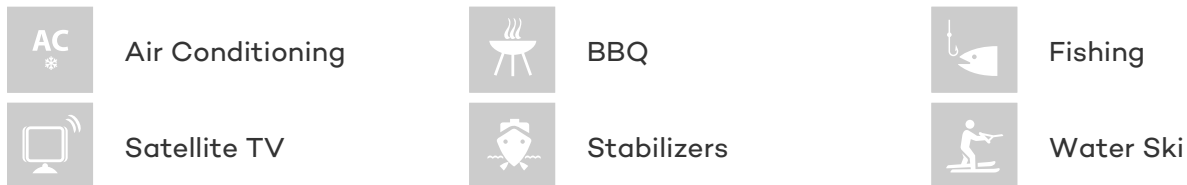

SILVIA M YACHT CHARTER

Superyacht SILVIA M was built in 2008 by Nordhavn. She is a 24m / 79ft Nordhavn 76 motor yacht with exterior design by . SILVIA M offers accommodation for up to 6 guests in 3 cabins with additional room for her crew of 3. She features a variety of amenities to ensure comfortable charter vacations, including Air Conditioning and Stabilizers at Anchor. She also carries an impressive collection of toys as listed below.

SILVIA M AMENITIES & TOYS

For a full up-to-date list of leisure facilities or amenities onboard Motor Yacht Silvia M please contact your Yacht Charter Broker prior to booking your vacation. If there is a particular water toy that you would like, but it is not listed, then it may be possible to rent this equipment for you.

MORE TENDERS, TOYS & YACHT AMMENITIES INFO:

[CLICK HERE](#)

CHARTER SILVIA M

If you are interested in chartering SILVIA M please contact your yacht charter broker for more information about booking a luxury charter vacation on board this Nordhavn superyacht .