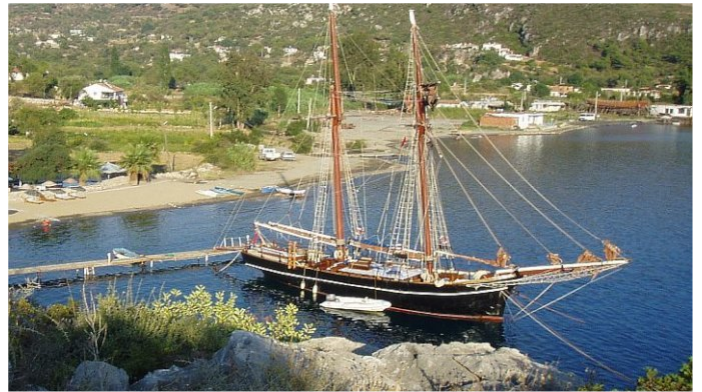

MORE PHOTOS, VIDEO OR INTERACTIVE DECK PLANS:

[CLICK HERE](#)

This document is not contractual. The yacht charters and their particulars displayed in the results above are displayed in good faith and whilst believed to be correct are not guaranteed. YachtCharterFleet.com does not warrant or assume any legal liability or responsibility for the accuracy, completeness, or usefulness of any information and/or images displayed. All information is subject to change without notice and is without warranty. Your preferred charter broker should provide you with yacht specifications, brochure and rates for your chosen dates during your charter yacht selection process. Starting prices are shown in a range of currencies for a one-week charter, unless otherwise indicated.