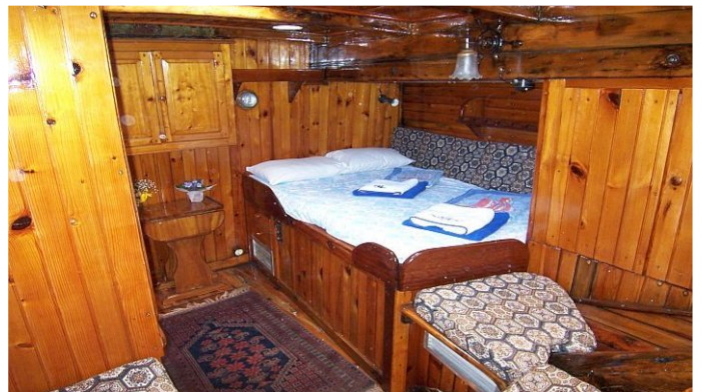

ACCOMMODATION

GUESTS CABINS CREW

10 5 3

CABIN CONFIGURATION

CHARTER RATES

SUMMER
from
€12,000 / week + expenses

Details correct as of 21 Jul, 2017

FOR MORE INFORMATION:

[CLICK HERE](#) 

or SCAN QR CODE

MORE PHOTOS, VIDEO OR INTERACTIVE DECK PLANS:

 [CLICK HERE](#)

RHEA YACHT CHARTER

Superyacht RHEA was built in 1900 by Nyborg. She is a 28m / 92ft sail yacht with exterior design by and interior styling by . RHEA offers accommodation for up to 10 guests in 5 cabins with additional room for her crew of 3. She features a variety of amenities to ensure comfortable charter vacations, including Air Conditioning and Air Conditioning. She also carries an impressive collection of toys as listed below.

RHEA AMENITIES & TOYS

 AC

Air Conditioning

For a full up-to-date list of leisure facilities or amenities onboard Sail Yacht Rhea please contact your Yacht Charter Broker prior to booking your vacation. If there is a particular water toy that you would like, but it is not listed, then it may be possible to rent this equipment for you.