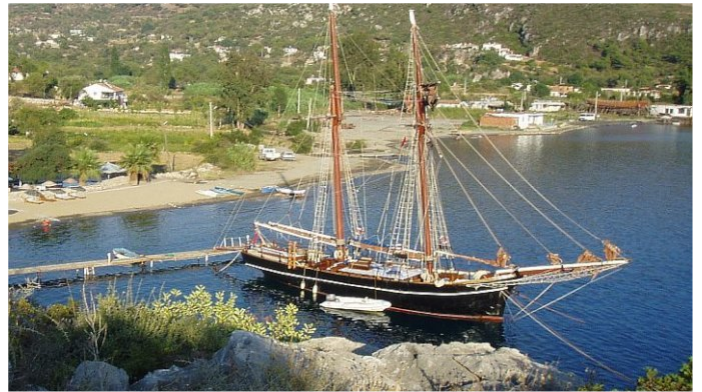

RHEA

Yacht Charter Details for 'Rhea', the 28m Superyacht built by Nyborg

SPECIFICATIONS

LENGTH
28m / 92ft

BEAM
5m / 16ft

DRAFT
m / NaNft

YEAR
1900

CRUISING SPEED
Knots

or SCAN QR CODE

MORE PHOTOS, VIDEO OR INTERACTIVE DECK PLANS:

 [CLICK HERE](#)

RHEA YACHT CHARTER

Superyacht RHEA was built in 1900 by Nyborg. She is a 28m / 92ft sail yacht with exterior design by and interior styling by . RHEA offers accommodation for up to 10 guests in 5 cabins with additional room for her crew of 3. She features a variety of amenities to ensure comfortable charter vacations, including Air Conditioning and Air Conditioning. She also carries an impressive collection of toys as listed below.

RHEA AMENITIES & TOYS

 AC
*

Air Conditioning

For a full up-to-date list of leisure facilities or amenities onboard Sail Yacht Rhea please contact your Yacht Charter Broker prior to booking your vacation. If there is a particular water toy that you would like, but it is not listed, then it may be possible to rent this equipment for you.