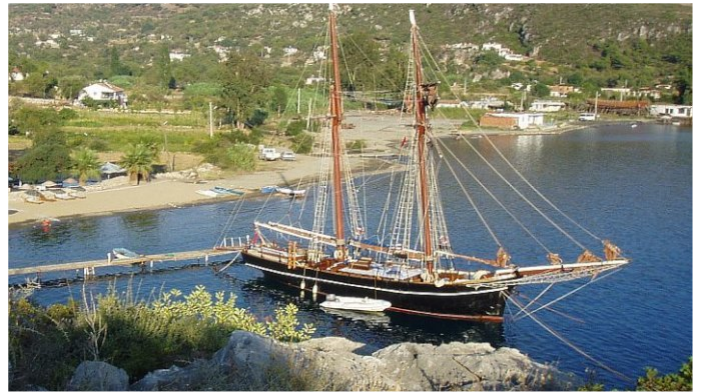

RHEA

Yacht Charter Details for 'Rhea', the 28m Superyacht built by Nyborg

SPECIFICATIONS

LENGTH
28m / 92ft

BEAM
5m / 16ft

DRAFT
m / NaNft

YEAR
1900

CRUISING SPEED
Knots

or SCAN QR CODE

MORE PHOTOS, VIDEO OR INTERACTIVE DECK PLANS:

[CLICK HERE](#)

RHEA YACHT CHARTER

Superyacht RHEA was built in 1900 by Nyborg. She is a 28m / 92ft sail yacht with exterior design by and interior styling by . RHEA offers accommodation for up to 10 guests in 5 cabins with additional room for her crew of 3. She features a variety of amenities to ensure comfortable charter vacations, including Air Conditioning and Air Conditioning. She also carries an impressive collection of toys as listed below.

RHEA AMENITIES & TOYS

 AC
*

Air Conditioning

For a full up-to-date list of leisure facilities or amenities onboard Sail Yacht Rhea please contact your Yacht Charter Broker prior to booking your vacation. If there is a particular water toy that you would like, but it is not listed, then it may be possible to rent this equipment for you.