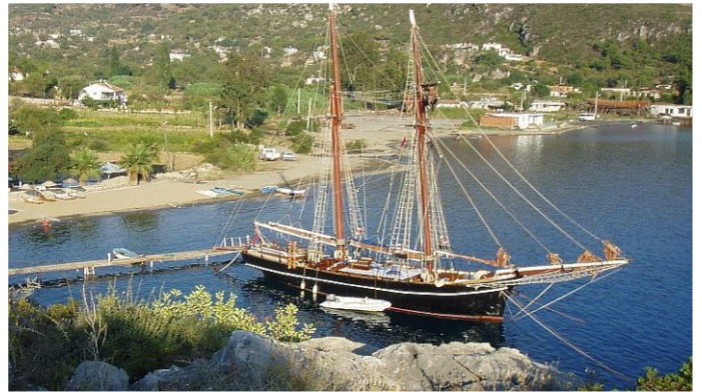

RHEA

Yacht Charter Details for 'Rhea', the 28m Superyacht built by Nyborg

SPECIFICATIONS

LENGTH
28m / 92ft

BEAM
5m / 16ft

DRAFT
m / NaNft

YEAR
1900

CRUISING SPEED
Knots

[CLICK HERE](#) 

or SCAN QR CODE

MORE PHOTOS, VIDEO OR INTERACTIVE DECK PLANS:

 [CLICK HERE](#)

RHEA YACHT CHARTER

Superyacht RHEA was built in 1900 by Nyborg. She is a 28m / 92ft sail yacht with exterior design by and interior styling by . RHEA offers accommodation for up to 10 guests in 5 cabins with additional room for her crew of 3. She features a variety of amenities to ensure comfortable charter vacations, including Air Conditioning and Air Conditioning. She also carries an impressive collection of toys as listed below.

RHEA AMENITIES & TOYS

 AC

Air Conditioning

For a full up-to-date list of leisure facilities or amenities onboard Sail Yacht Rhea please contact your Yacht Charter Broker prior to booking your vacation. If there is a particular water toy that you would like, but it is not listed, then it may be possible to rent this equipment for you.