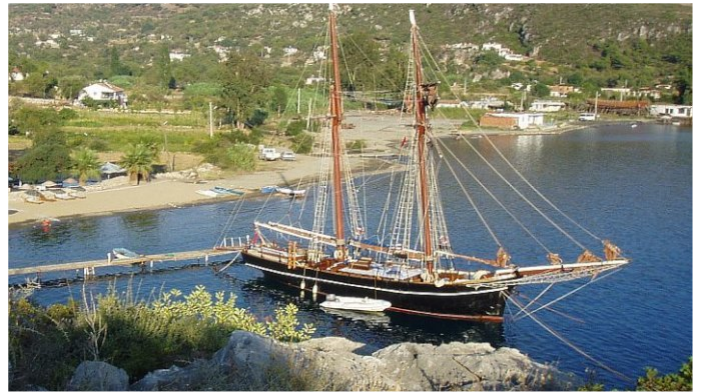

MORE PHOTOS, VIDEO OR INTERACTIVE DECK PLANS:

[CLICK HERE](#)