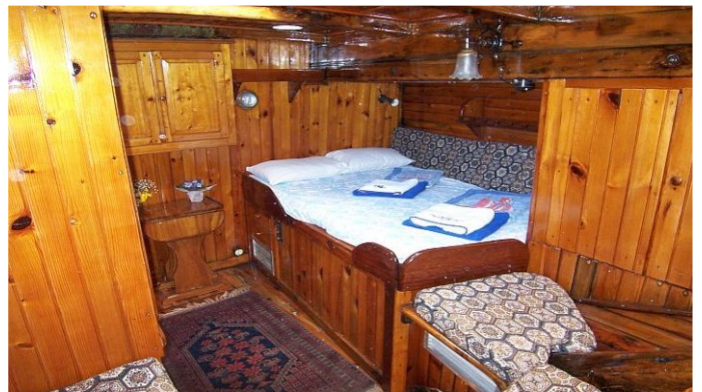

MORE PHOTOS, VIDEO OR INTERACTIVE DECK PLANS:

[CLICK HERE](#)

This document is not contractual. The yacht charters and their particulars displayed in the results above are displayed in good faith and whilst believed to be correct are not guaranteed. YachtCharterFleet.com does not warrant or assume any legal liability or responsibility for the accuracy, completeness, or usefulness of any information and/or images displayed. All information is subject to change without notice and is without warranty. Your preferred charter broker should provide you with yacht specifications, brochure and rates for your chosen dates during your charter yacht selection process. Starting prices are shown in a range of currencies for a one-week charter, unless otherwise indicated.