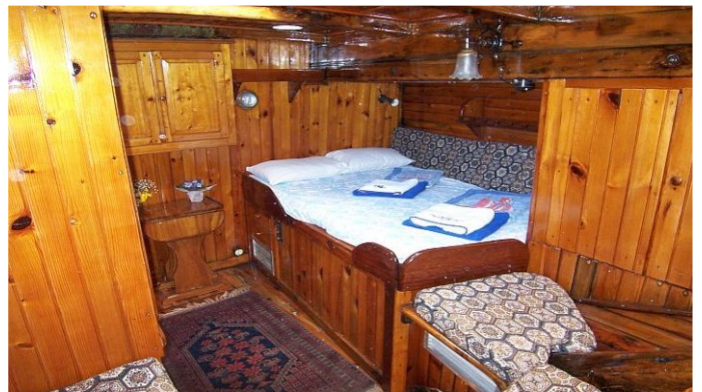

ACCOMMODATION

GUESTS	CABINS	CREW
10	5	3

CABIN CONFIGURATION

CHARTER RATES

SUMMER
from
€12,000 / week + expenses

Details correct as of 21 Nov, 2017

FOR MORE INFORMATION:

[CLICK HERE](#) 

or SCAN QR CODE

MORE PHOTOS, VIDEO OR INTERACTIVE DECK PLANS:

 [CLICK HERE](#)

RHEA YACHT CHARTER

Superyacht RHEA was built in 1900 by Nyborg. She is a 28m / 92ft sail yacht with exterior design by and interior styling by . RHEA offers accommodation for up to 10 guests in 5 cabins with additional room for her crew of 3. She features a variety of amenities to ensure comfortable charter vacations, including Air Conditioning and Air Conditioning. She also carries an impressive collection of toys as listed below.

RHEA AMENITIES & TOYS

 AC
*

Air Conditioning

For a full up-to-date list of leisure facilities or amenities onboard Sail Yacht Rhea please contact your Yacht Charter Broker prior to booking your vacation. If there is a particular water toy that you would like, but it is not listed, then it may be possible to rent this equipment for you.