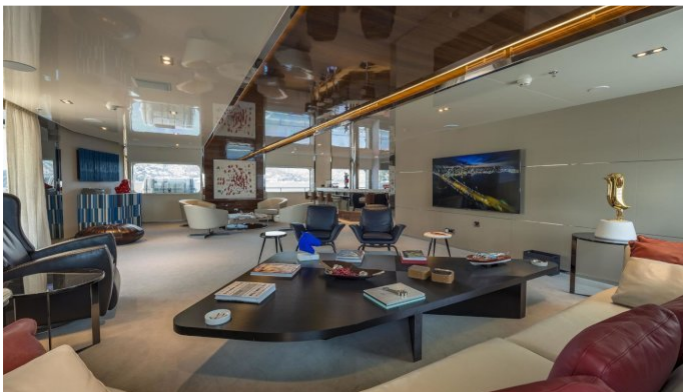

MORE PHOTOS, VIDEO OR INTERACTIVE DECK PLANS:

[CLICK HERE](#)