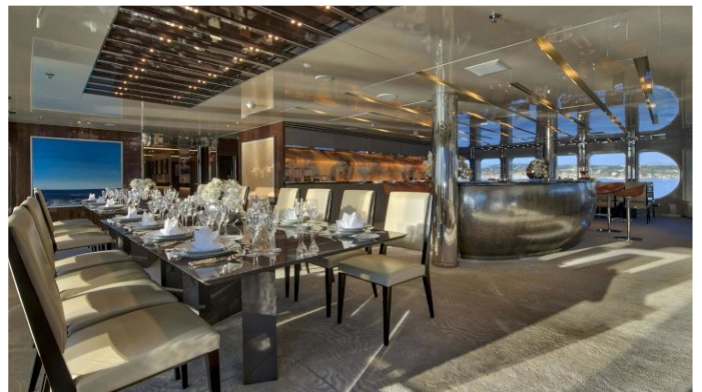

MORE PHOTOS, VIDEO OR INTERACTIVE DECK PLANS:

[CLICK HERE](#)