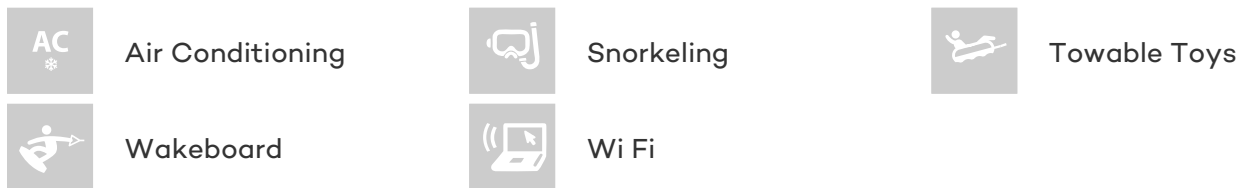

AURELIUS 111 YACHT CHARTER

Superyacht AURELIUS 111 was built in 2011 by Jacht Ontwikkelings. She is a 33.9m / 111ft Custom sail yacht with exterior design by Dykstra & Partners and interior styling by Dykstra & Partners. AURELIUS 111 offers accommodation for up to 6 guests in 3 cabins with additional room for her crew of 3. She features a variety of amenities to ensure comfortable charter vacations, including Air Conditioning and WiFi connection on board. She also carries an impressive collection of toys as listed below.

AURELIUS 111 AMENITIES & TOYS

For a full up-to-date list of leisure facilities or amenities onboard Sail Yacht Aurelius 111 please contact your Yacht Charter Broker prior to booking your vacation. If there is a particular water toy that you would like, but it is not listed, then it may be possible to rent this equipment for you.

MORE TENDERS, TOYS & YACHT AMMENITIES INFO:

[CLICK HERE](#)

CHARTER AURELIUS 111

If you are interested in chartering AURELIUS 111 please contact your yacht charter broker for more information about booking a luxury charter vacation on board this Jacht Ontwikkelings superyacht .