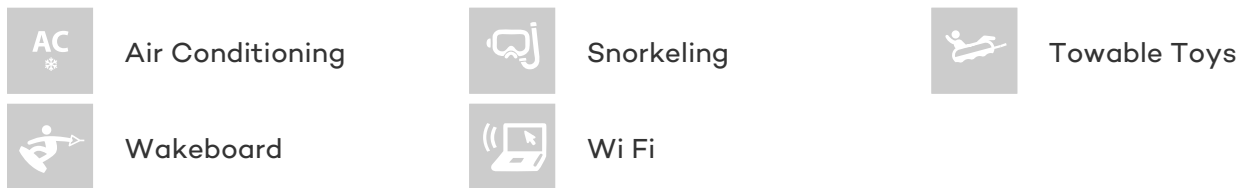

AURELIUS 111 YACHT CHARTER

Superyacht AURELIUS 111 was built in 2011 by Jacht Ontwikkelings. She is a 33.9m / 111ft Custom sail yacht with exterior design by Dykstra & Partners and interior styling by Dykstra & Partners. AURELIUS 111 offers accommodation for up to 6 guests in 3 cabins with additional room for her crew of 3. She features a variety of amenities to ensure comfortable charter vacations, including Air Conditioning and WiFi connection on board. She also carries an impressive collection of toys as listed below.

AURELIUS 111 AMENITIES & TOYS

For a full up-to-date list of leisure facilities or amenities onboard Sail Yacht Aurelius 111 please contact your Yacht Charter Broker prior to booking your vacation. If there is a particular water toy that you would like, but it is not listed, then it may be possible to rent this equipment for you.

MORE TENDERS, TOYS & YACHT AMMENITIES INFO:

[CLICK HERE](#)

CHARTER AURELIUS 111

If you are interested in chartering AURELIUS 111 please contact your yacht charter broker for more information about booking a luxury charter vacation on board this Jacht Ontwikkelings superyacht .