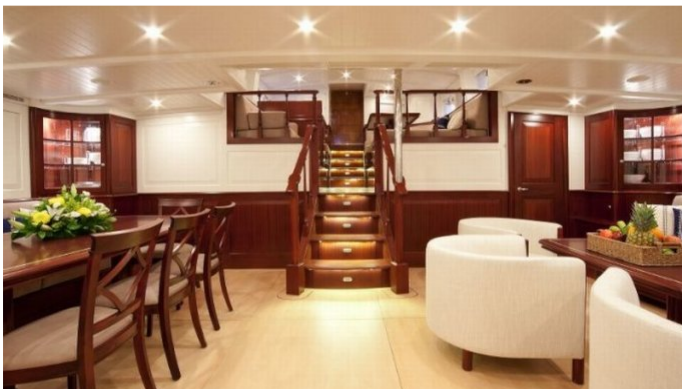

[CLICK HERE](#) 

or SCAN QR CODE

MORE PHOTOS, VIDEO OR INTERACTIVE DECK PLANS:

ANNAGINE YACHT CHARTER

Superyacht ANNAGINE was built in 2011 by Jacht Ontwikkelings. She is a 33.9m / 111ft custom sail yacht with exterior design by Dykstra & Partners and interior styling by Dykstra & Partners. ANNAGINE offers accommodation for up to 6 guests in 3 cabins with additional room for her crew of 3. She features a variety of amenities to ensure comfortable charter vacations, including Air Conditioning, WiFi connection on board and Air Conditioning. She also carries an impressive collection of toys as listed below.

ANNAGINE AMENITIES & TOYS

Air Conditioning

Snorkeling

Towable Toys

Wakeboard

Wi Fi

For a full up-to-date list of leisure facilities or amenities onboard Sail Yacht Annagine please contact your Yacht Charter Broker prior to booking your vacation. If there is a particular water toy that you would like, but it is not listed, then it may be possible to rent this equipment for you.