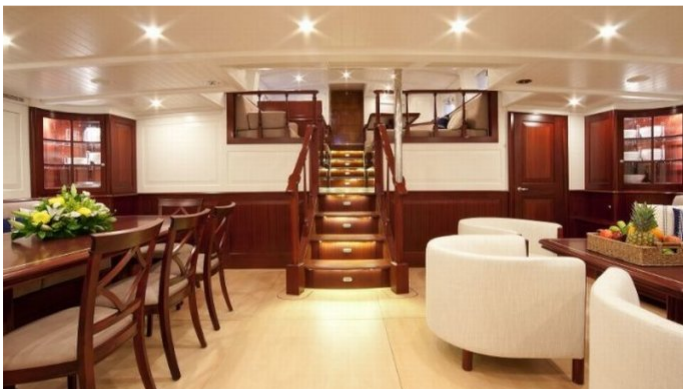

FOR MORE INFORMATION:

[CLICK HERE](#) 

or SCAN QR CODE

MORE PHOTOS, VIDEO OR INTERACTIVE DECK PLANS:

[CLICK HERE](#)

ANNAGINE YACHT CHARTER

Superyacht ANNAGINE was built in 2011 by Jacht Ontwikkelings. She is a 33.9m / 111ft custom sail yacht with exterior design by Dykstra & Partners and interior styling by Dykstra & Partners. ANNAGINE offers accommodation for up to 6 guests in 3 cabins with additional room for her crew of 3. She features a variety of amenities to ensure comfortable charter vacations, including Air Conditioning, WiFi connection on board and Air Conditioning. She also carries an impressive collection of toys as listed below.

ANNAGINE AMENITIES & TOYS

For a full up-to-date list of leisure facilities or amenities onboard Sail Yacht Annagine please contact your Yacht Charter Broker prior to booking your vacation. If there is a particular water toy that you would like, but it is not listed, then it may be possible to rent this equipment for you.