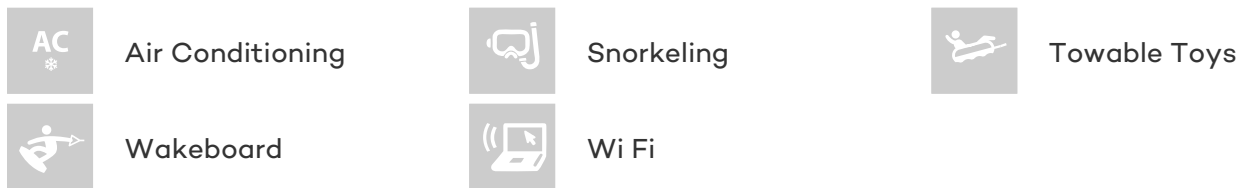

AURELIUS 111 YACHT CHARTER

Superyacht AURELIUS 111 was built in 2011 by Jacht Ontwikkelings. She is a 33.9m / 111ft custom sail yacht with exterior design by Dykstra & Partners and interior styling by Dykstra & Partners. AURELIUS 111 offers accommodation for up to 6 guests in 3 cabins with additional room for her crew of 3. She features a variety of amenities to ensure comfortable charter vacations, including Air Conditioning, WiFi connection on board and Air Conditioning. She also carries an impressive collection of toys as listed below.

AURELIUS 111 AMENITIES & TOYS

For a full up-to-date list of leisure facilities or amenities onboard Sail Yacht Aurelius 111 please contact your Yacht Charter Broker prior to booking your vacation. If there is a particular water toy that you would like, but it is not listed, then it may be possible to rent this equipment for you.

MORE TENDERS, TOYS & YACHT AMMENITIES INFO:

[CLICK HERE](#)

CHARTER AURELIUS 111

If you are interested in chartering AURELIUS 111 please contact your yacht charter broker for more information about booking a luxury charter vacation on board this Jacht Ontwikkelings superyacht .