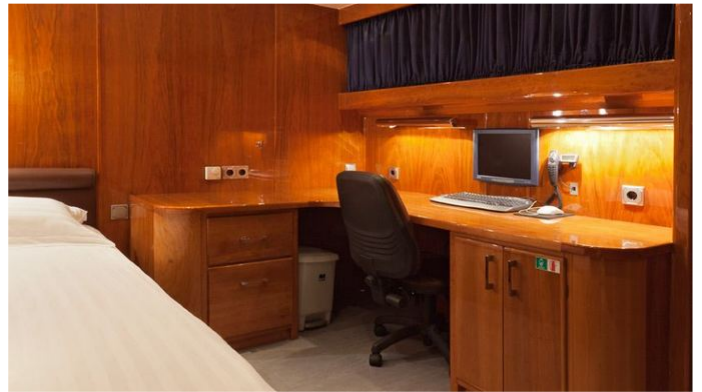

MORE PHOTOS, VIDEO OR INTERACTIVE DECK PLANS:

[CLICK HERE](#)