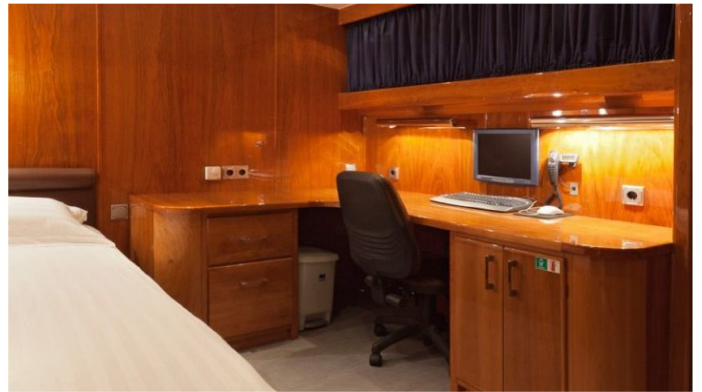

CRUISING SPEED
12 Knots

ACCOMMODATION

GUESTS	CABINS	CREW
9	5	4

CABIN CONFIGURATION

1 Master	1 Double
2 Twin	1 Single

CHARTER RATES

SUMMER
from
€22,000 / week + expenses

WINTER
from
€22,000 / week + expenses

Details correct as of 26 May, 2018

FOR MORE INFORMATION:

[CLICK HERE](#) 

or SCAN QR CODE

MORE PHOTOS, VIDEO OR INTERACTIVE DECK PLANS:

[CLICK HERE](#)

DUNE YACHT CHARTER

Superyacht DUNE was built in 1974 by Benetti. She is a 27m / 89ft custom motor yacht with exterior design by and interior styling by . DUNE offers accommodation for up to 9 guests in 5 cabins with additional room for her crew of 4. She features a variety of amenities to ensure comfortable charter vacations, including Air Conditioning and WiFi connection on board. She also carries an impressive collection of toys as listed below.