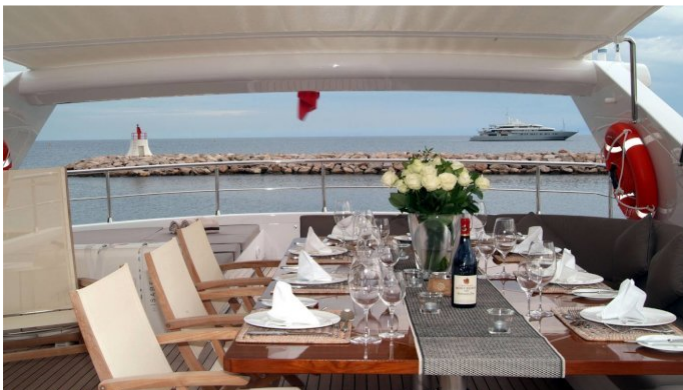

MORE PHOTOS, VIDEO OR INTERACTIVE DECK PLANS:

CLICK HERE

This document is not contractual. The yacht charters and their particulars displayed in the results above are displayed in good faith and whilst believed to be correct are not guaranteed. YachtCharterFleet.com does not warrant or assume any legal liability or responsibility for the accuracy, completeness, or usefulness of any information and/or images displayed. All information is subject to change without notice and is without warranty. Your preferred charter broker should provide you with yacht specifications, brochure and rates for your chosen dates during your charter yacht selection process. Starting prices are shown in a range of currencies for a one-week charter, unless otherwise indicated.