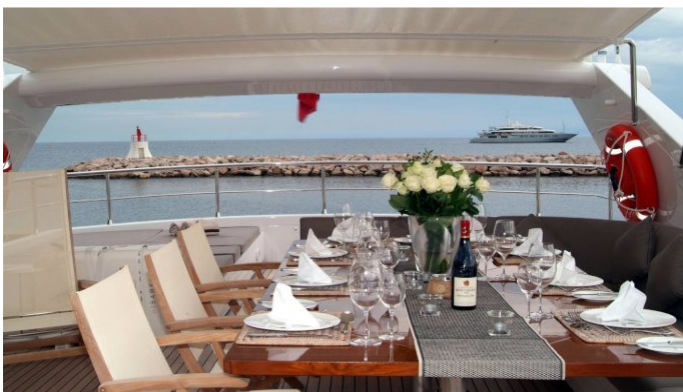

FOR MORE INFORMATION:

[CLICK HERE](#) 

or SCAN QR CODE

MORE PHOTOS, VIDEO OR INTERACTIVE DECK PLANS:

[CLICK HERE](#)

LEILA LINA YACHT CHARTER

Superyacht LEILA LINA was built in 2006 by Cantieri di Pisa. She is a 26.6m / 87ft akhir 32 motor yacht with exterior design by Cantieri di Pisa and interior styling by Cantieri di Pisa. LEILA LINA offers accommodation for up to 9 guests in 4 cabins with additional room for her crew of 4. She features a variety of amenities to ensure comfortable charter vacations, including Air Conditioning, Stabilizers at Anchor and WiFi connection on board. She also carries an impressive collection of toys as listed below.

LEILA LINA AMENITIES & TOYS

	Air Conditioning		Ipod Docking		Kayaking
	Satcom		Seabob		Stabilizers
	Towable Toys		Wakeboard		Water Ski
	Wi Fi				

For a full up-to-date list of leisure facilities or amenities onboard Motor Yacht Leila Lina please contact your Yacht Charter Broker prior to booking your vacation. If there is a particular water toy that you would like, but it is not listed, then it may be possible to rent this equipment for you.