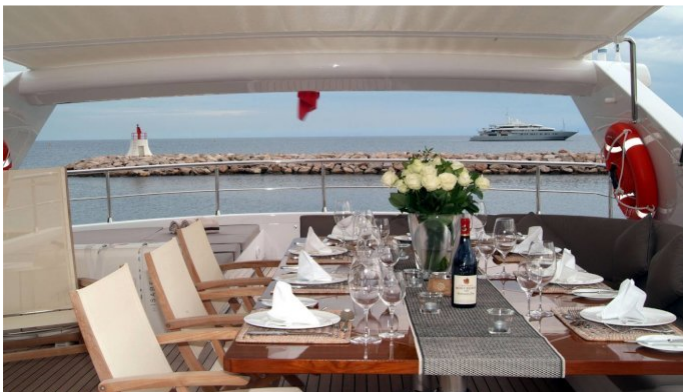

MORE PHOTOS, VIDEO OR INTERACTIVE DECK PLANS:

[CLICK HERE](#)