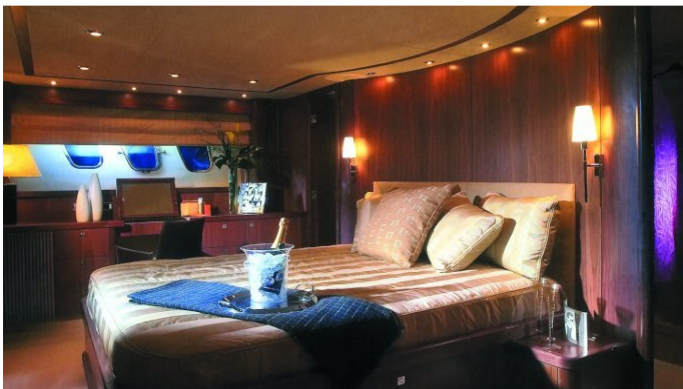

MORE PHOTOS, VIDEO OR INTERACTIVE DECK PLANS:

[CLICK HERE](#)

EASY YACHT CHARTER

Superyacht EASY was built in 2008 by Sunseeker. She is a 24.97m / 82ft predator 82 motor yacht with exterior design by Sunseeker and interior styling by Sunseeker. EASY offers accommodation for up to 8 guests in 4 cabins with additional room for her crew of 3. She features a variety of amenities to ensure comfortable charter vacations, including Air Conditioning and WiFi connection on board. She also carries an impressive collection of toys as listed below.

EASY AMENITIES & TOYS

Air Conditioning

Diving

Snorkeling

Wi Fi

For a full up-to-date list of leisure facilities or amenities onboard Motor Yacht Easy please contact your Yacht Charter Broker prior to booking your vacation. If there is a particular water toy that you would like, but it is not listed, then it may be possible to rent this equipment for you.