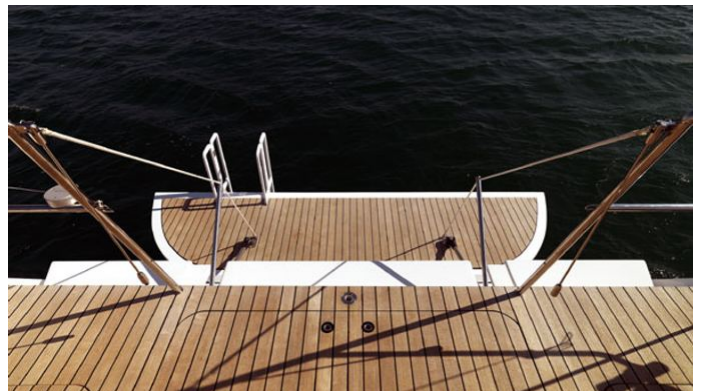

SENTINEL

Yacht Charter Details for 'Sentinel', the 24.99m Superyacht built by Nautor Swan

SPECIFICATIONS

LENGTH
24.99m / 82'

BEAM DRAFT
5.93m / 19'5 3.96m / 13'

YEAR REFIT
2008 2017

CRUISING SPEED
10 Knots

ACCOMMODATION

or SCAN QR CODE

MORE PHOTOS, VIDEO OR INTERACTIVE DECK PLANS:

 [CLICK HERE](#)

SENTINEL YACHT CHARTER

Superyacht SENTINEL was built in 2008 by Nautor Swan. She is a 24.99m / 82' Swan 82 sail yacht with exterior design by and interior styling by Lazzarini Pickering . Sentinel offers accommodation for up to 6 guests in 3 cabins with additional room for her crew of 4. She features a variety of amenities to ensure comfortable charter vacations, including Air Conditioning. She also carries an impressive collection of toys as listed below.

SENTINEL AMENITIES & TOYS

Air Conditioning

For a full up-to-date list of leisure facilities or amenities onboard Sail Yacht Sentinel please contact your Yacht Charter Broker prior to booking your vacation. If there is a particular water toy that you would like, but it is not listed, then it may be possible to rent this equipment for you.