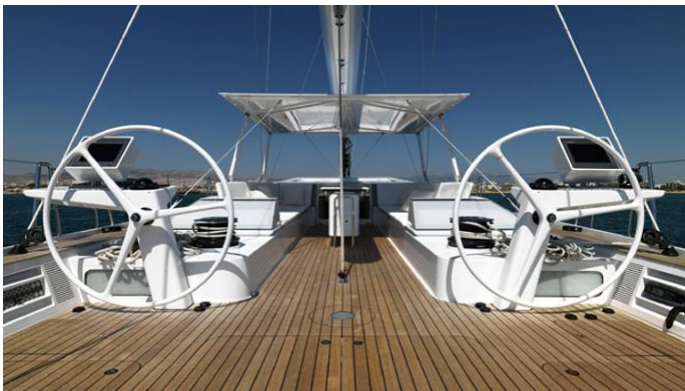

SENTINEL

Yacht Charter Details for 'Sentinel', the 24.99m Superyacht built by Nautor Swan

SPECIFICATIONS

LENGTH
24.99m / 82'

BEAM DRAFT
5.93m / 19'5 3.96m / 13'

YEAR REFIT
2008 2017

CRUISING SPEED
10 Knots

ACCOMMODATION

or SCAN QR CODE

MORE PHOTOS, VIDEO OR INTERACTIVE DECK PLANS:

 [CLICK HERE](#)

SENTINEL YACHT CHARTER

Superyacht SENTINEL was built in 2008 by Nautor Swan. She is a 24.99m / 82' Swan 82 sail yacht with exterior design by and interior styling by Lazzarini Pickering . Sentinel offers accommodation for up to 6 guests in 3 cabins with additional room for her crew of 4. She features a variety of amenities to ensure comfortable charter vacations, including Air Conditioning. She also carries an impressive collection of toys as listed below.

SENTINEL AMENITIES & TOYS

Air Conditioning

For a full up-to-date list of leisure facilities or amenities onboard Sail Yacht Sentinel please contact your Yacht Charter Broker prior to booking your vacation. If there is a particular water toy that you would like, but it is not listed, then it may be possible to rent this equipment for you.