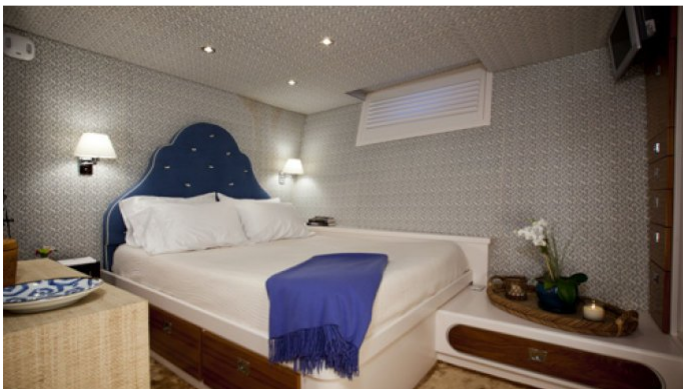

YEAR REFIT
1980 2011

CRUISING SPEED
10 Knots

ACCOMMODATION

GUESTS	CABINS	CREW
11	4	4

CABIN CONFIGURATION

CHARTER RATES

Details correct as of 26 Apr, 2018

FOR MORE INFORMATION:

[CLICK HERE](#) 

or SCAN QR CODE

MORE PHOTOS, VIDEO OR INTERACTIVE DECK PLANS:

[CLICK HERE](#)

GEORGIANA YACHT CHARTER

Superyacht GEORGIANA was built in 1980 by Poole Chaffee. She is a 30.48m / 100ft motor yacht with exterior design by and interior styling by Tom Sherrer. GEORGIANA offers accommodation for up to 11 guests in 4 cabins with additional room for her crew of 4. She features a variety of amenities to ensure comfortable charter vacations, including Air Conditioning, WiFi connection on board, Air Conditioning, Stabilisers underway and Stabilisers underway. She also carries an impressive collection of toys as listed below.

GEORGIANA AMENITIES & TOYS

Air Conditioning

Wi Fi

For a full up-to-date list of leisure facilities or amenities onboard Motor Yacht Georgiana please contact your Yacht Charter Broker prior to booking your vacation. If there is a particular water toy that you would like, but it is not listed, then it may be possible to rent this equipment for you.