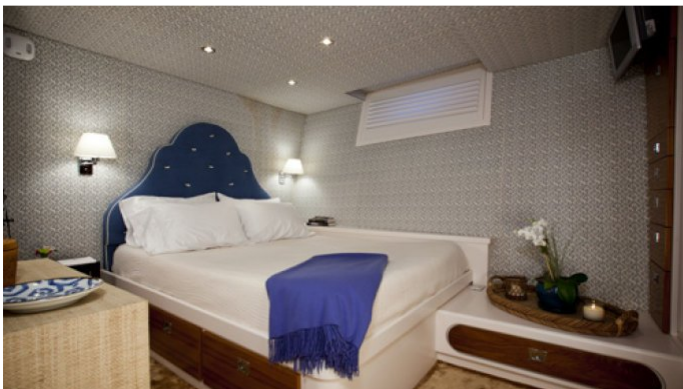

MORE PHOTOS, VIDEO OR INTERACTIVE DECK PLANS:

[CLICK HERE](#)

This document is not contractual. The yacht charters and their particulars displayed in the results above are displayed in good faith and whilst believed to be correct are not guaranteed. YachtCharterFleet.com does not warrant or assume any legal liability or responsibility for the accuracy, completeness, or usefulness of any information and/or images displayed. All information is subject to change without notice and is without warranty. Your preferred charter broker should provide you with yacht specifications, brochure and rates for your chosen dates during your charter yacht selection process. Starting prices are shown in a range of currencies for a one-week charter, unless otherwise indicated.