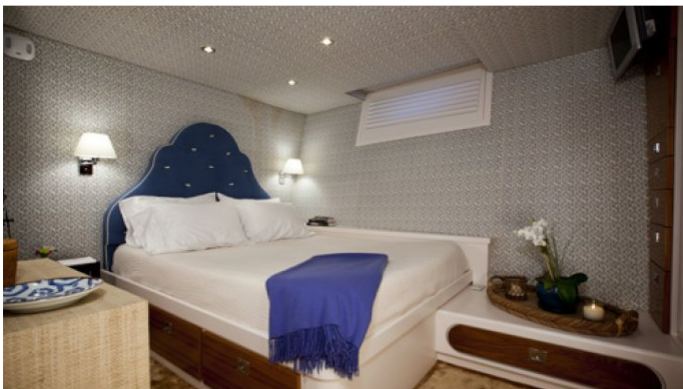

MORE PHOTOS, VIDEO OR INTERACTIVE DECK PLANS:

[CLICK HERE](#)