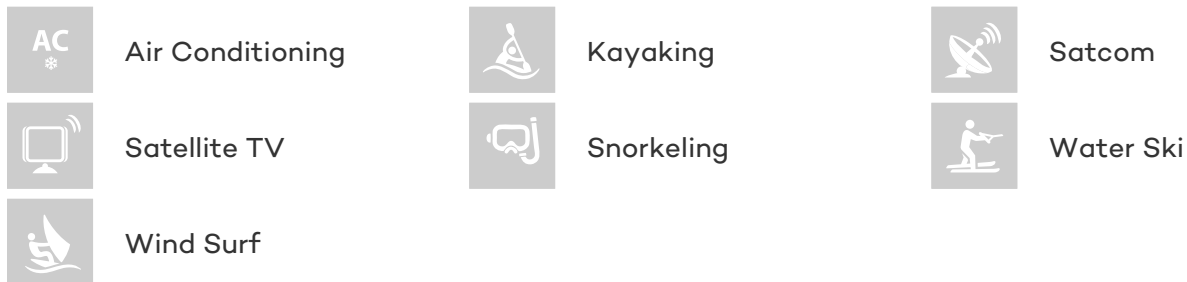

ADESSO YACHT CHARTER

Superyacht ADESSO was built in 1996 by CCYD. She is a 32.31m / 106ft sail yacht with exterior design by German Frers and interior styling by . ADESSO offers accommodation for up to 8 guests in 4 cabins with additional room for her crew of 4. She features a variety of amenities to ensure comfortable charter vacations, including Air Conditioning and Air Conditioning. She also carries an impressive collection of toys as listed below.

ADESSO AMENITIES & TOYS

For a full up-to-date list of leisure facilities or amenities onboard Sail Yacht Adesso please contact your Yacht Charter Broker prior to booking your vacation. If there is a particular water toy that you would like, but it is not listed, then it may be possible to rent this equipment for you.

MORE TENDERS, TOYS & YACHT AMMENITIES INFO:

[CLICK HERE](#)

CHARTER ADESSO

If you are interested in chartering ADESSO please contact your yacht charter broker for more information about booking a luxury charter vacation on board this CCYD superyacht .