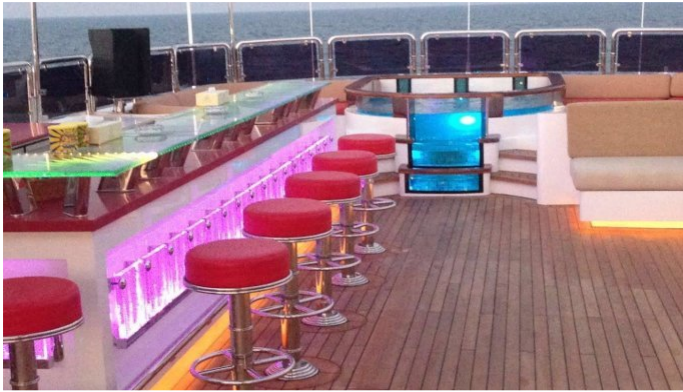

MORE PHOTOS, VIDEO OR INTERACTIVE DECK PLANS:

[CLICK HERE](#)