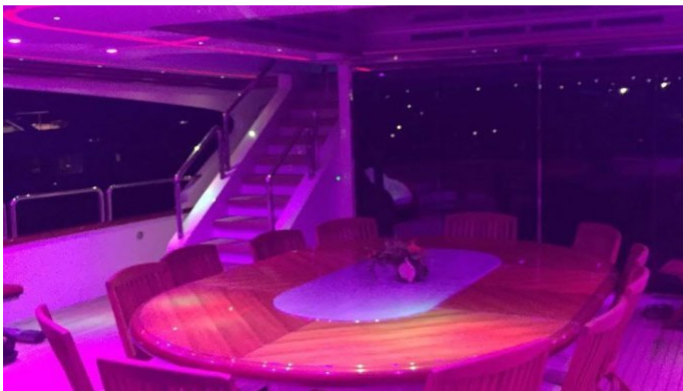

MORE PHOTOS, VIDEO OR INTERACTIVE DECK PLANS:

[CLICK HERE](#)