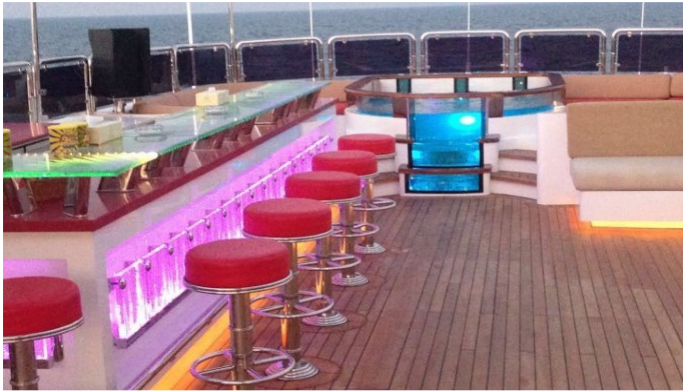

[CLICK HERE](#) 

or SCAN QR CODE

MORE PHOTOS, VIDEO OR INTERACTIVE DECK PLANS:

[CLICK HERE](#)

CODE 8 YACHT CHARTER

Superyacht CODE 8 was built in 1995 by Benetti. She is a 49.8m / 163ft golden bay series motor yacht with exterior design by Stefano Natucci and interior styling by Zuretti. CODE 8 offers accommodation for up to 12 guests in 6 cabins with additional room for her crew of 10. She features a variety of amenities to ensure comfortable charter vacations, including Helicopter Landing Pad, Jacuzzi (on deck), Barbeque, Tender Garage, Swimming Platform, Air Conditioning and Underwater Lights. She also carries an impressive collection of toys as listed below.

CODE 8 AMENITIES & TOYS

For a full up-to-date list of leisure facilities or amenities onboard Motor Yacht Code 8 please contact your Yacht Charter Broker prior to booking your vacation. If there is a particular water toy that you would like, but it is not listed, then it may be possible to rent this equipment for you.