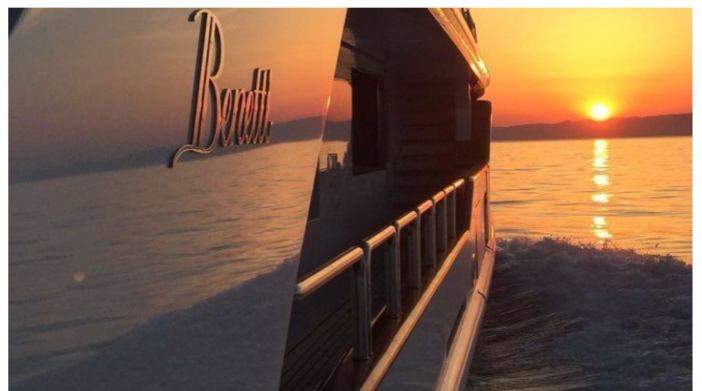

MORE PHOTOS, VIDEO OR INTERACTIVE DECK PLANS:

[CLICK HERE](#)