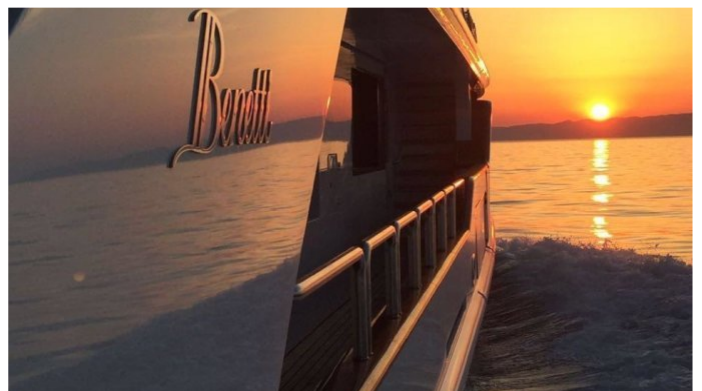

YachtCharterFleet

THE SMARTEST WAY TO SEARCH

CODE 8

Yacht Charter Details for 'Code 8', the 49.8m Superyacht built by Benetti

SPECIFICATIONS

LENGTH
49.8m / 163ft

BEAM **DRAFT**
8.9m / 29ft 2.65m / 9ft

YEAR **REFIT**
1995 2015

[CLICK HERE](#) 

or SCAN QR CODE

MORE PHOTOS, VIDEO OR INTERACTIVE DECK PLANS:

[CLICK HERE](#)

CODE 8 YACHT CHARTER

Superyacht CODE 8 was built in 1995 by Benetti. She is a 49.8m / 163ft golden bay series motor yacht with exterior design by Stefano Natucci and interior styling by Zuretti. CODE 8 offers accommodation for up to 12 guests in 6 cabins with additional room for her crew of 10. She features a variety of amenities to ensure comfortable charter vacations, including Helicopter Landing Pad, Jacuzzi (on deck), Barbeque, Tender Garage, Swimming Platform, Air Conditioning and Underwater Lights. She also carries an impressive collection of toys as listed below.