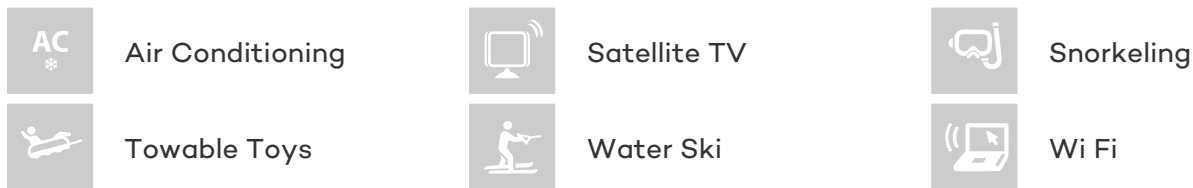

MORE PHOTOS, VIDEO OR INTERACTIVE DECK PLANS:

[CLICK HERE](#)

KAIJOU YACHT CHARTER

Superyacht KAIJOU was built in 2010 by Dominator. She is a 23.95m / 79ft Dominator 780 motor yacht with exterior design by and interior styling by T4 Design. KAIJOU offers accommodation for up to 8 guests in 4 cabins with additional room for her crew of 3. She features a variety of amenities to ensure comfortable charter vacations, including Air Conditioning and WiFi connection on board. She also carries an impressive collection of toys as listed below.

KAIJOU AMENITIES & TOYS

For a full up-to-date list of leisure facilities or amenities onboard Motor Yacht Kaijou please contact your Yacht Charter Broker prior to booking your vacation. If there is a particular water toy that you would like, but it is not listed, then it may be possible to rent this equipment for you.