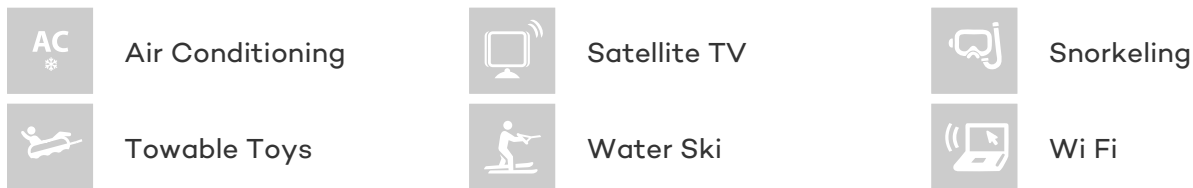

KAIJOU YACHT CHARTER

Superyacht KAIJOU was built in 2010 by Dominator. She is a 23.95m / 79ft Dominator 780 motor yacht with exterior design by and interior styling by T4 Design. KAIJOU offers accommodation for up to 8 guests in 4 cabins with additional room for her crew of 3. She features a variety of amenities to ensure comfortable charter vacations, including Air Conditioning and WiFi connection on board. She also carries an impressive collection of toys as listed below.

KAIJOU AMENITIES & TOYS

For a full up-to-date list of leisure facilities or amenities onboard Motor Yacht Kaijou please contact your Yacht Charter Broker prior to booking your vacation. If there is a particular water toy that you would like, but it is not listed, then it may be possible to rent this equipment for you.

MORE TENDERS, TOYS & YACHT AMMENITIES INFO:

[CLICK HERE](#)

CHARTER KAIJOU

If you are interested in chartering KAIJOU please contact your yacht charter broker for more information about booking a luxury charter vacation on board this Dominator superyacht .