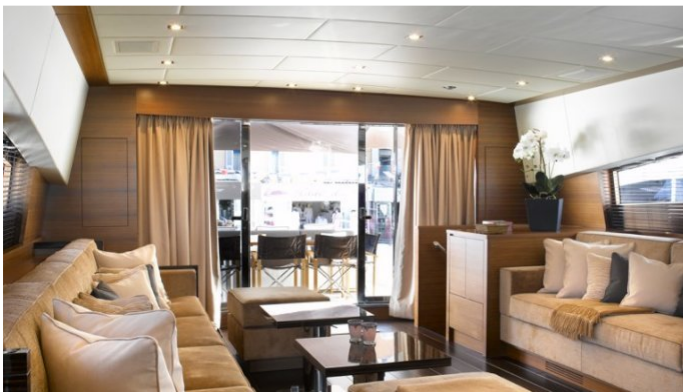

MORE PHOTOS, VIDEO OR INTERACTIVE DECK PLANS:

[CLICK HERE](#)