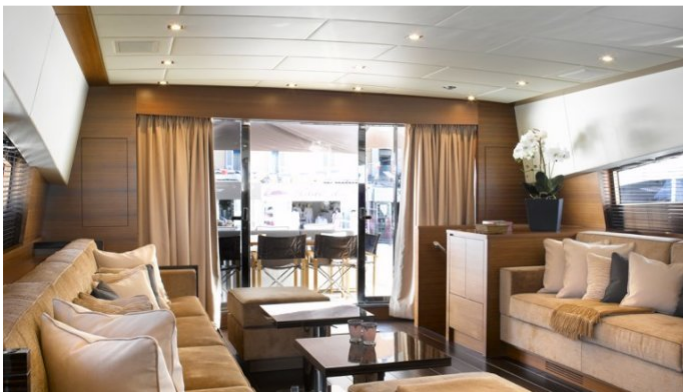

CRUISING SPEED
33 Knots

ACCOMMODATION

GUESTS **CABINS** **CREW**
9 **4** **3**

CABIN CONFIGURATION

1 Master 2 Double
1 Twin 1 Pullman

CHARTER RATES

SUMMER
from
€60,000 / week + expenses

WINTER
from
€60,000 / week + expenses

Details correct as of 20 Nov, 2017

FOR MORE INFORMATION:

[CLICK HERE](#) 

or SCAN QR CODE

MORE PHOTOS, VIDEO OR INTERACTIVE DECK PLANS:

[CLICK HERE](#)

ECLAT YACHT CHARTER

Superyacht ECLAT was built in 2008 by Leopard. She is a 30.98m / 102ft leopard 31 motor yacht with exterior design by Andrea Bacigalupo and interior styling by . ECLAT offers accommodation for up to 9 guests in 4 cabins with additional room for her crew of 3. She features a variety of amenities to ensure comfortable charter vacations, including Air Conditioning and Air Conditioning. She also carries an impressive collection of toys as listed below.

ECLAT AMENITIES & TOYS

 AC
*

Air Conditioning

For a full up-to-date list of leisure facilities or amenities onboard Motor Yacht Eclat please contact your Yacht Charter Broker prior to booking your vacation. If there is a particular water toy that you would like, but it is not listed, then it may be possible to rent this equipment for you.