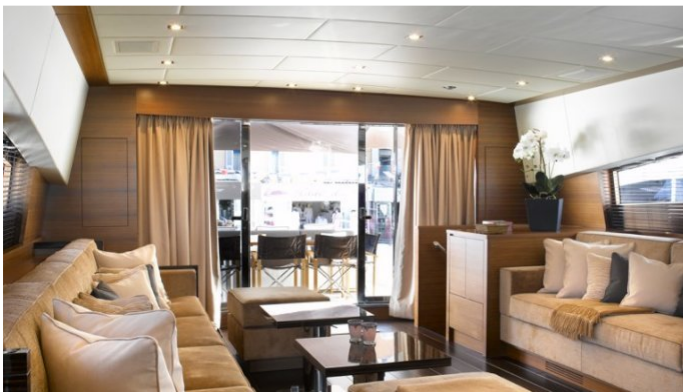

## ECLAT YACHT CHARTER

Superyacht ECLAT was built in 2008 by Leopard. She is a 30.98m / 102ft leopard 31 motor yacht with exterior design by Andrea Bacigalupo and interior styling by . ECLAT offers accommodation for up to 9 guests in 4 cabins with additional room for her crew of 3. She features a variety of amenities to ensure comfortable charter vacations, including Air Conditioning and Air Conditioning. She also carries an impressive collection of toys as listed below.