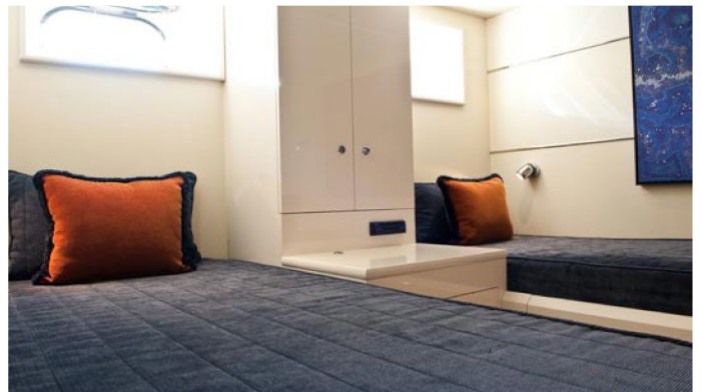

GUESTS	CABINS	CREW
6	3	7

CABIN CONFIGURATION
1 Master 2 Twin

CHARTER RATES

Details correct as of 19 Oct, 2018

FOR MORE INFORMATION:

[CLICK HERE](#) 

or SCAN QR CODE

MORE PHOTOS, VIDEO OR INTERACTIVE DECK PLANS:

 [CLICK HERE](#)

AQA YACHT CHARTER

Superyacht AQA was built in 1996 by Warren Yachts. She is a 28m / 92ft motor yacht with exterior design by . AQA offers accommodation for up to 6 guests in 3 cabins with additional room for her crew of . She features a variety of amenities to ensure comfortable charter vacations, including . She also carries an impressive collection of toys as listed below.