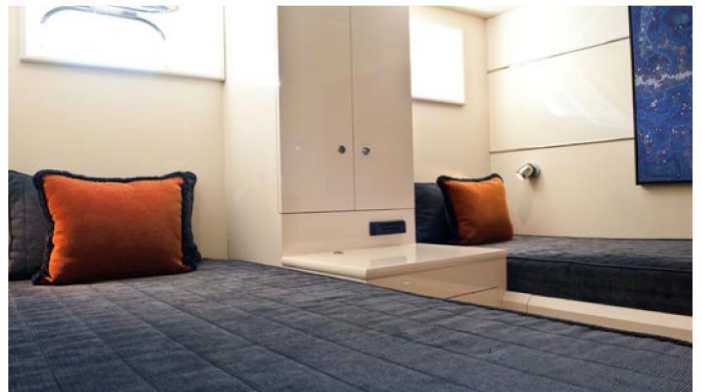

Details correct as of 17 Jul, 2018

FOR MORE INFORMATION:

[CLICK HERE](#)

or SCAN QR CODE

MORE PHOTOS, VIDEO OR INTERACTIVE DECK PLANS:

[CLICK HERE](#)

AQA YACHT CHARTER

Superyacht AQA was built in 1996 by Warren Yachts. She is a 28m / 92ft motor yacht with exterior design by . AQA offers accommodation for up to 6 guests in 3 cabins with additional room for her crew of . She features a variety of amenities to ensure comfortable charter vacations, including . She also carries an impressive collection of toys as listed below.