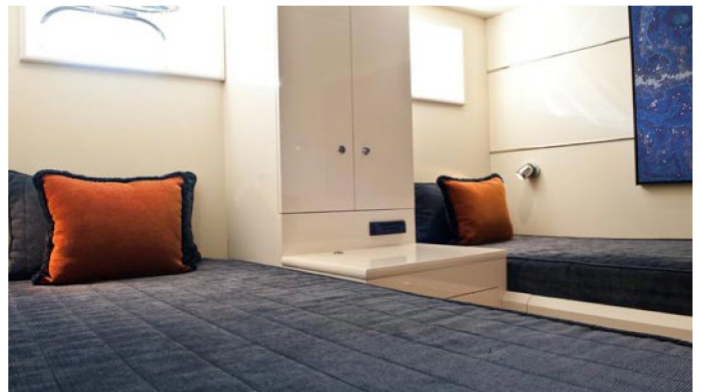

CRUISING SPEED
12 Knots

ACCOMMODATION

GUESTS	CABINS	CREW
6	3	7

CABIN CONFIGURATION
1 Master 2 Twin

CHARTER RATES

Details correct as of 17 Feb, 2019

FOR MORE INFORMATION:

[CLICK HERE](#) 

or SCAN QR CODE

MORE PHOTOS, VIDEO OR INTERACTIVE DECK PLANS:

 [CLICK HERE](#)

AQA YACHT CHARTER

Superyacht AQA was built in 1996 by Warren Yachts. She is a 28m / 92ft motor yacht with exterior design by . AQA offers accommodation for up to 6 guests in 3 cabins with additional room for her crew of . She features a variety of amenities to ensure comfortable charter vacations, including . She also carries an impressive collection of toys as listed below.