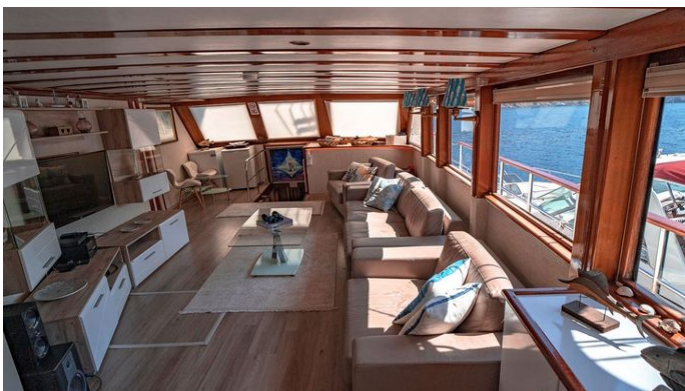

CRUISING SPEED
10 Knots

ACCOMMODATION

GUESTS	CABINS	CREW
12	6	5

CABIN CONFIGURATION

1 Master	4 Double
2 Twin	

CHARTER RATES

SUMMER
from
€21,000 / week + expenses

WINTER
from
€21,000 / week + expenses

Details correct as of 9 Feb, 2025

FOR MORE INFORMATION:

[CLICK HERE](#) 

or SCAN QR CODE

MORE PHOTOS, VIDEO OR INTERACTIVE DECK PLANS:

[CLICK HERE](#)

WHITE SWAN YACHT CHARTER

Superyacht WHITE SWAN was built in 2004 by Mutludur Yachting. She is a 32m / 105' Custom motor/sailer yacht with exterior design by . White Swan offers accommodation for up to 12 guests in 6 cabins with additional room for her crew of 5. She features a variety of amenities to ensure comfortable charter vacations, including, Air Conditioning & WiFi connection on board. She also carries an impressive collection of toys as listed below.

WHITE SWAN AMENITIES & TOYS

Wi-Fi

Air Conditioning

BBQ

For a full up-to-date list of leisure facilities or amenities onboard Motor/Sailer Yacht White Swan please contact your Yacht Charter Broker prior to booking your vacation. If there is a particular water toy that you would like, but it is not listed, then it may be possible to rent this equipment for you.