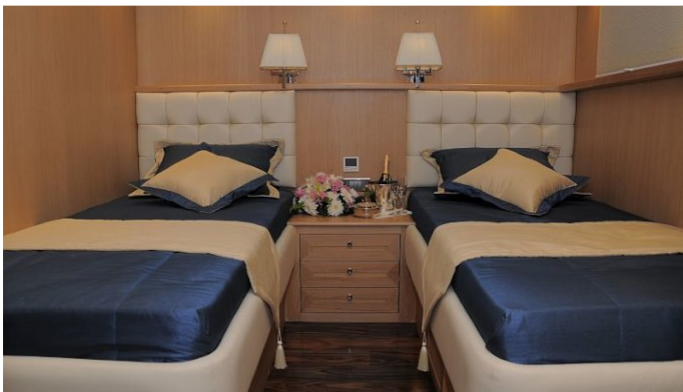

BLUE HEAVEN

Yacht Charter Details for 'Blue Heaven', the 28.6m Superyacht built by Bodrum Shipyard

SPECIFICATIONS

LENGTH
28.6m / 94ft

BEAM DRAFT
7.2m / 24ft 2.6m / 9ft

YEAR
2011

CRUISING SPEED
13 Knots

ACCOMMODATION

| GUESTS | CABINS | CREW |
|--------|--------|------|
| 9 | 5 | 5 |

CABIN CONFIGURATION

CHARTER RATES

SUMMER
from
€21,000 / week + expenses

WINTER
from
€21,000 / week + expenses

Details correct as of 20 Jul, 2017

FOR MORE INFORMATION:

[CLICK HERE](#) 

or SCAN QR CODE

MORE PHOTOS, VIDEO OR INTERACTIVE DECK PLANS:

 [CLICK HERE](#)

BLUE HEAVEN YACHT CHARTER

Superyacht BLUE HEAVEN was built in 2011 by Bodrum Shipyard. She is a 28.6m / 94ft custom sail yacht with exterior design by Atlas Yacht Design and interior styling by . BLUE HEAVEN offers accommodation for up to 9 guests in 5 cabins with additional room for her crew of 5. She features a variety of amenities to ensure comfortable charter vacations, including Air Conditioning, WiFi connection on board, Deck Jacuzzi, Air Conditioning and Jacuzzi (on deck). She also carries an impressive collection of toys as listed below.

BLUE HEAVEN AMENITIES & TOYS

Air Conditioning

Deck Jacuzzi

Wi Fi

For a full up-to-date list of leisure facilities or amenities onboard Sail Yacht Blue Heaven please contact your Yacht Charter Broker prior to booking your vacation. If there is a particular water toy that you would like, but it is not listed, then it may be possible to rent this equipment for you.