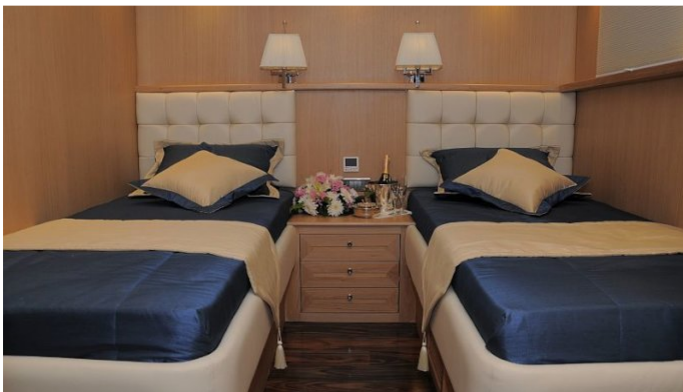

MORE PHOTOS, VIDEO OR INTERACTIVE DECK PLANS:

[CLICK HERE](#)