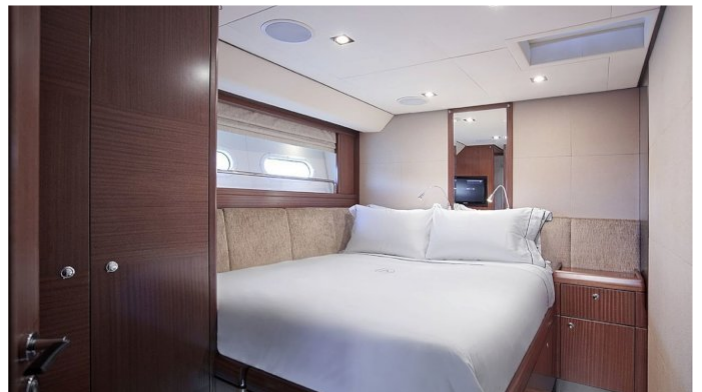

GUESTS	CABINS	CREW
6	3	3

CABIN CONFIGURATION

1 Master 1 Double
1 Twin

CHARTER RATES

Details correct as of 1 Nov, 2020

FOR MORE INFORMATION:

[CLICK HERE](#) 

or SCAN QR CODE

MORE PHOTOS, VIDEO OR INTERACTIVE DECK PLANS:

[CLICK HERE](#)

TWO YACHT CHARTER

Superyacht TWO was built in 2010 by Alia Yacht. She is a 24.68m / 81ft sail yacht with exterior design by Warwick Yacht Design and interior styling by Warwick Yacht Design. TWO offers accommodation for up to 6 guests in 3 cabins with additional room for her crew of 3. She features a variety of amenities to ensure comfortable charter vacations, including Air Conditioning and WiFi connection on board. She also carries an impressive collection of toys as listed below.

TWO AMENITIES & TOYS

Air Conditioning

Wi Fi

For a full up-to-date list of leisure facilities or amenities onboard Sail Yacht Two please contact your Yacht Charter Broker prior to booking your vacation. If there is a particular water toy that you would like, but it is not listed, then it may be possible to rent this equipment for you.