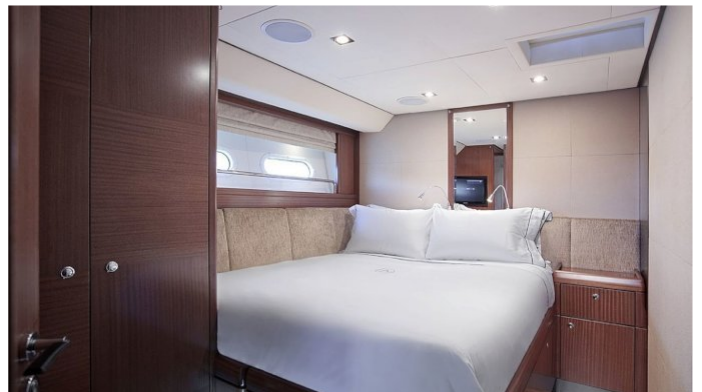

YEAR
2010

CRUISING SPEED
11 Knots

ACCOMMODATION

GUESTS	CABINS	CREW
6	3	3

CABIN CONFIGURATION

1 Master 1 Double
1 Twin

CHARTER RATES

Details correct as of 21 Jan, 2019

FOR MORE INFORMATION:

[CLICK HERE](#) 

or SCAN QR CODE

MORE PHOTOS, VIDEO OR INTERACTIVE DECK PLANS:

[CLICK HERE](#)

TWO YACHT CHARTER

Superyacht TWO was built in 2010 by Alia Yacht. She is a 25m / 82ft sail yacht with exterior design by Warwick Yacht Design and interior styling by Warwick Yacht Design. TWO offers accommodation for up to 6 guests in 3 cabins with additional room for her crew of 3. She features a variety of amenities to ensure comfortable charter vacations, including Air Conditioning and WiFi connection on board. She also carries an impressive collection of toys as listed below.

TWO AMENITIES & TOYS

Air Conditioning

Wi Fi

For a full up-to-date list of leisure facilities or amenities onboard Sail Yacht Two please contact your Yacht Charter Broker prior to booking your vacation. If there is a particular water toy that you would like, but it is not listed, then it may be possible to rent this equipment for you.