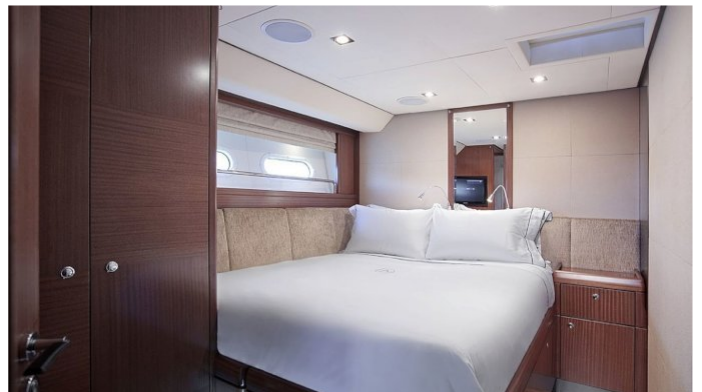

ACCOMMODATION

GUESTS	CABINS	CREW
6	3	3

CABIN CONFIGURATION

1 Master 1 Double
1 Twin

CHARTER RATES

Details correct as of 16 Oct, 2018

FOR MORE INFORMATION:

[CLICK HERE](#) 

or SCAN QR CODE

MORE PHOTOS, VIDEO OR INTERACTIVE DECK PLANS:

[CLICK HERE](#)

TWO YACHT CHARTER

Superyacht TWO was built in 2010 by Alia Yacht. She is a 25m / 82ft sail yacht with exterior design by Warwick Yacht Design and interior styling by Warwick Yacht Design. TWO offers accommodation for up to 6 guests in 3 cabins with additional room for her crew of 3. She features a variety of amenities to ensure comfortable charter vacations, including Air Conditioning and WiFi connection on board. She also carries an impressive collection of toys as listed below.

TWO AMENITIES & TOYS

Air Conditioning

Wi Fi

For a full up-to-date list of leisure facilities or amenities onboard Sail Yacht Two please contact your Yacht Charter Broker prior to booking your vacation. If there is a particular water toy that you would like, but it is not listed, then it may be possible to rent this equipment for you.