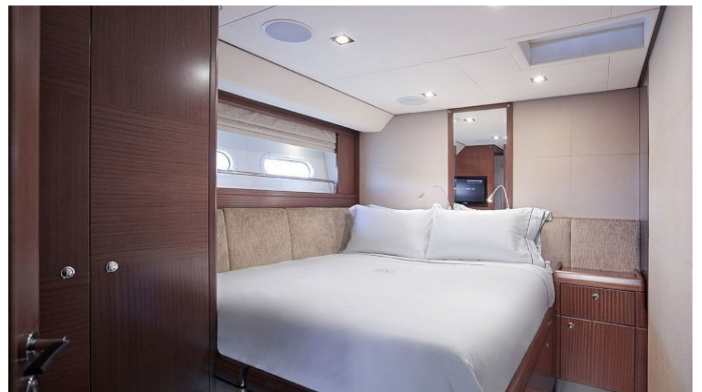

GUESTS	CABINS	CREW
6	3	3

CABIN CONFIGURATION

1 Master 1 Double
1 Twin

CHARTER RATES

Details correct as of 20 Feb, 2018

FOR MORE INFORMATION:

[CLICK HERE](#) 

or SCAN QR CODE

MORE PHOTOS, VIDEO OR INTERACTIVE DECK PLANS:

[CLICK HERE](#)

TWO YACHT CHARTER

Superyacht TWO was built in 2010 by Alia Yacht. She is a 25m / 82ft sail yacht with exterior design by Warwick Yacht Design and interior styling by Warwick Yacht Design. TWO offers accommodation for up to 6 guests in 3 cabins with additional room for her crew of 3. She features a variety of amenities to ensure comfortable charter vacations, including Air Conditioning and WiFi connection on board. She also carries an impressive collection of toys as listed below.

TWO AMENITIES & TOYS

Air Conditioning

Wi Fi

For a full up-to-date list of leisure facilities or amenities onboard Sail Yacht Two please contact your Yacht Charter Broker prior to booking your vacation. If there is a particular water toy that you would like, but it is not listed, then it may be possible to rent this equipment for you.