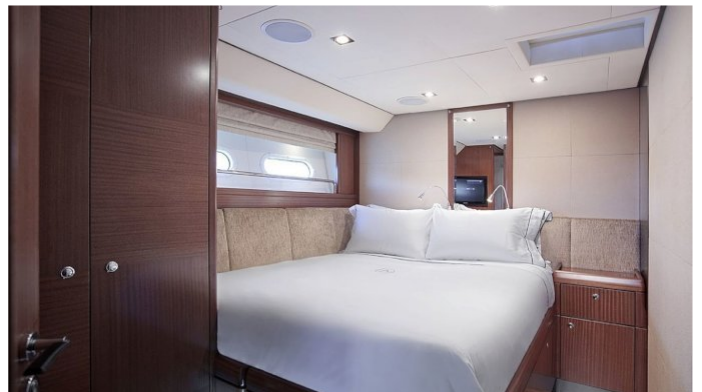

CRUISING SPEED
11 Knots

ACCOMMODATION

GUESTS	CABINS	CREW
6	3	3

CABIN CONFIGURATION

1 Master 1 Double
1 Twin

CHARTER RATES

Details correct as of 14 Nov, 2018

FOR MORE INFORMATION:

[CLICK HERE](#) 

or SCAN QR CODE

MORE PHOTOS, VIDEO OR INTERACTIVE DECK PLANS:

[CLICK HERE](#)

TWO YACHT CHARTER

Superyacht TWO was built in 2010 by Alia Yacht. She is a 25m / 82ft sail yacht with exterior design by Warwick Yacht Design and interior styling by Warwick Yacht Design. TWO offers accommodation for up to 6 guests in 3 cabins with additional room for her crew of 3. She features a variety of amenities to ensure comfortable charter vacations, including Air Conditioning and WiFi connection on board. She also carries an impressive collection of toys as listed below.

TWO AMENITIES & TOYS

Air Conditioning

Wi Fi

For a full up-to-date list of leisure facilities or amenities onboard Sail Yacht Two please contact your Yacht Charter Broker prior to booking your vacation. If there is a particular water toy that you would like, but it is not listed, then it may be possible to rent this equipment for you.