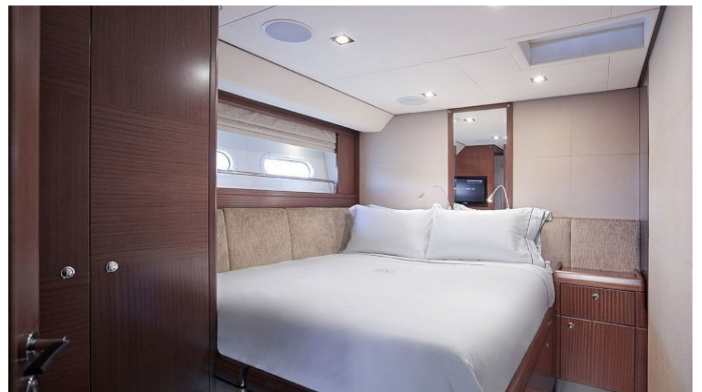

MORE PHOTOS, VIDEO OR INTERACTIVE DECK PLANS:

[CLICK HERE](#)