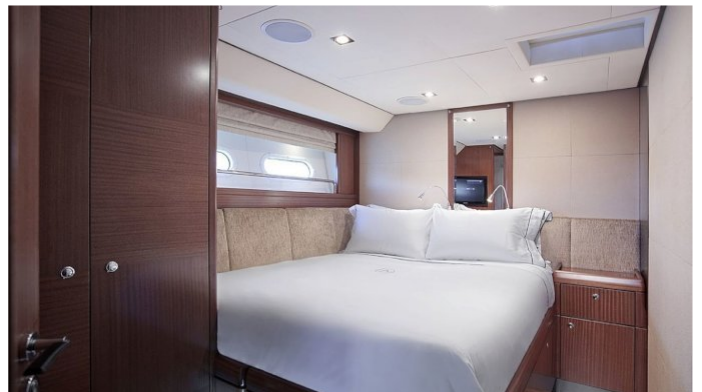

GUESTS	CABINS	CREW
6	3	3

CABIN CONFIGURATION

1 Master 1 Double
1 Twin

CHARTER RATES

Details correct as of 17 Feb, 2018

FOR MORE INFORMATION:

[CLICK HERE](#) 

or SCAN QR CODE

MORE PHOTOS, VIDEO OR INTERACTIVE DECK PLANS:

 [CLICK HERE](#)

TWO YACHT CHARTER

Superyacht TWO was built in 2010 by Alia Yacht. She is a 25m / 82ft sail yacht with exterior design by Warwick Yacht Design and interior styling by Warwick Yacht Design. TWO offers accommodation for up to 6 guests in 3 cabins with additional room for her crew of 3. She features a variety of amenities to ensure comfortable charter vacations, including Air Conditioning and WiFi connection on board. She also carries an impressive collection of toys as listed below.

TWO AMENITIES & TOYS

Air Conditioning

Wi Fi

For a full up-to-date list of leisure facilities or amenities onboard Sail Yacht Two please contact your Yacht Charter Broker prior to booking your vacation. If there is a particular water toy that you would like, but it is not listed, then it may be possible to rent this equipment for you.