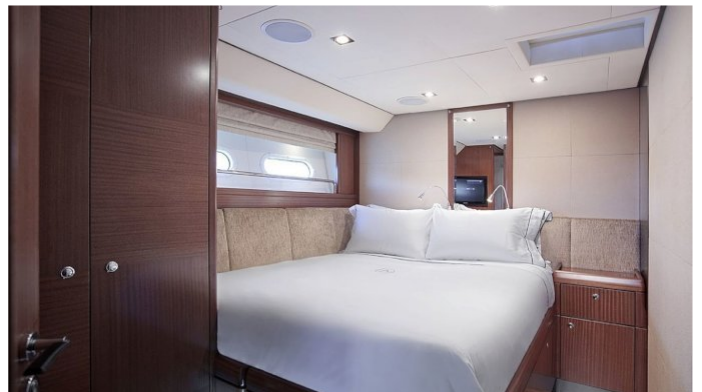

GUESTS	CABINS	CREW
6	3	3

CABIN CONFIGURATION

1 Master 1 Double
1 Twin

CHARTER RATES

Details correct as of 15 Dec, 2018

FOR MORE INFORMATION:

[CLICK HERE](#) 

or SCAN QR CODE

MORE PHOTOS, VIDEO OR INTERACTIVE DECK PLANS:

[CLICK HERE](#)

TWO YACHT CHARTER

Superyacht TWO was built in 2010 by Alia Yacht. She is a 25m / 82ft sail yacht with exterior design by Warwick Yacht Design and interior styling by Warwick Yacht Design. TWO offers accommodation for up to 6 guests in 3 cabins with additional room for her crew of 3. She features a variety of amenities to ensure comfortable charter vacations, including Air Conditioning and WiFi connection on board. She also carries an impressive collection of toys as listed below.

TWO AMENITIES & TOYS

Air Conditioning

Wi Fi

For a full up-to-date list of leisure facilities or amenities onboard Sail Yacht Two please contact your Yacht Charter Broker prior to booking your vacation. If there is a particular water toy that you would like, but it is not listed, then it may be possible to rent this equipment for you.