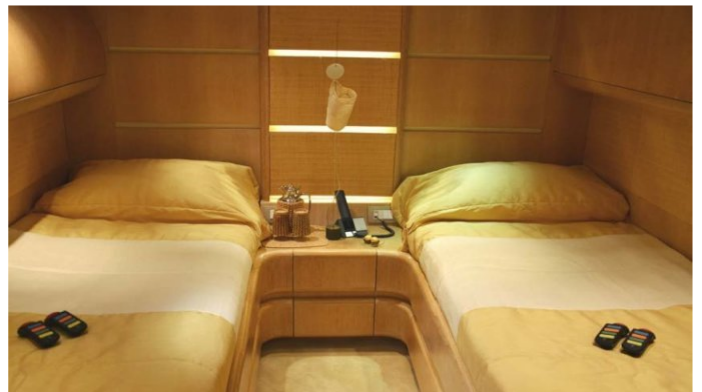

CRUISING SPEED
22.5 Knots

ACCOMMODATION

GUESTS CABINS CREW
10 4 5

CABIN CONFIGURATION
1 Master 1 Vip
2 Twin

CHARTER RATES

SUMMER
from
€45,500 / week + expenses

WINTER
from
€45,500 / week + expenses

Details correct as of 29 Jun, 2017

FOR MORE INFORMATION:

[CLICK HERE](#) 

or SCAN QR CODE

MORE PHOTOS, VIDEO OR INTERACTIVE DECK PLANS:

[CLICK HERE](#)

IF YACHT CHARTER

Superyacht IF was built in 1999 by Maiora. She is a 31.3m / 103ft maiora 31dp motor yacht with exterior design by Roberto Del Re and interior styling by Claudette Bonville. IF offers accommodation for up to 10 guests in 4 cabins with additional room for her crew of 5. She features a variety of amenities to ensure comfortable charter vacations, including Air Conditioning, WiFi connection on board and Air Conditioning. She also carries an impressive collection of toys as listed below.

IF AMENITIES & TOYS

 AC	Air Conditioning	 Games Consols	 Inflatables
 Ipod Docking	Ipod Docking	 Jet Ski	 Movie Theatre
 Satellite TV	Satellite TV	 Snorkeling	 Water Ski
 Waverider	Waverider	 Wi Fi	

For a full up-to-date list of leisure facilities or amenities onboard Motor Yacht IF please contact your Yacht Charter Broker prior to booking your vacation. If there is a particular water toy that you would like, but it is not listed, then it may be possible to rent this equipment for you.