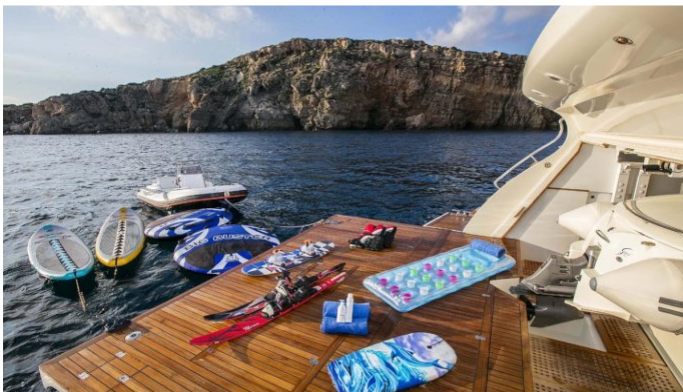

MORE PHOTOS, VIDEO OR INTERACTIVE DECK PLANS:

[CLICK HERE](#)