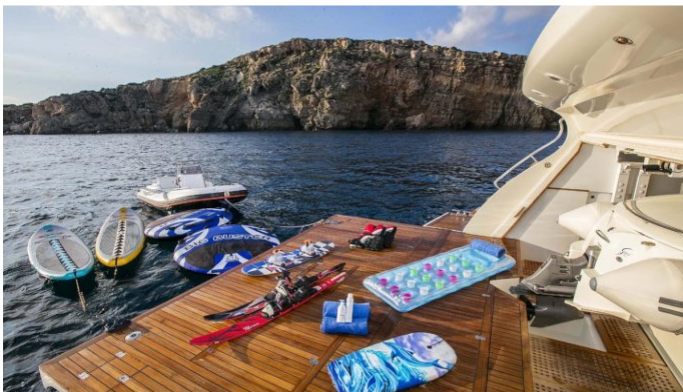

YachtCharterFleet

THE SMARTEST WAY TO SEARCH

RINI

Yacht Charter Details for 'RINI', the 37.6m Superyacht built by Posillipo

SPECIFICATIONS

LENGTH
37.6m / 123ft

BEAM DRAFT
7.5m / 25ft 2.2m / 7ft

YEAR
2008

Details correct as of 23 Jun, 2017

FOR MORE INFORMATION:

[CLICK HERE](#) 

or SCAN QR CODE

MORE PHOTOS, VIDEO OR INTERACTIVE DECK PLANS:

[CLICK HERE](#)

RINI YACHT CHARTER

Superyacht RINI was built in 2008 by Posillipo. She is a 37.6m / 123ft technema 120 motor yacht with exterior design by Carlo Galeazzi and interior styling by Cantieri Navali Rizzardi. RINI offers accommodation for up to 12 guests in 5 cabins with additional room for her crew of 7. She features a variety of amenities to ensure comfortable charter vacations, including Air Conditioning, Air Conditioning and WiFi connection on board. She also carries an impressive collection of toys as listed below.

RINI AMENITIES & TOYS

For a full up-to-date list of leisure facilities or amenities onboard Motor Yacht RINI please contact your Yacht Charter Broker prior to booking your vacation. If there is a particular water toy that you would like, but it is not listed, then it may be possible to rent this equipment for you.