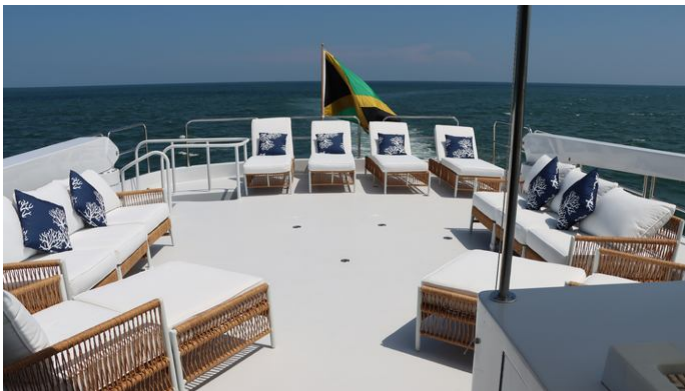

MORE PHOTOS, VIDEO OR INTERACTIVE DECK PLANS: