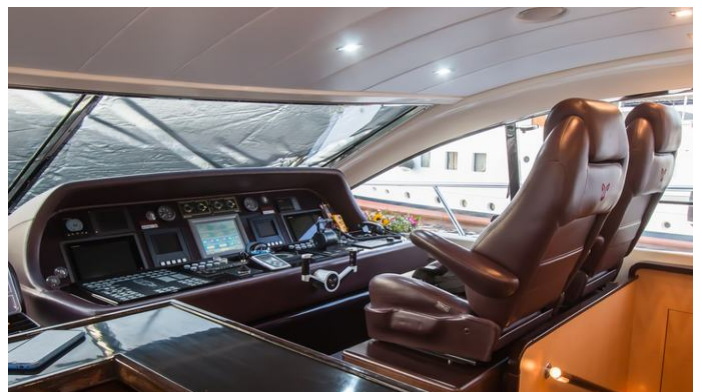

MORE PHOTOS, VIDEO OR INTERACTIVE DECK PLANS: