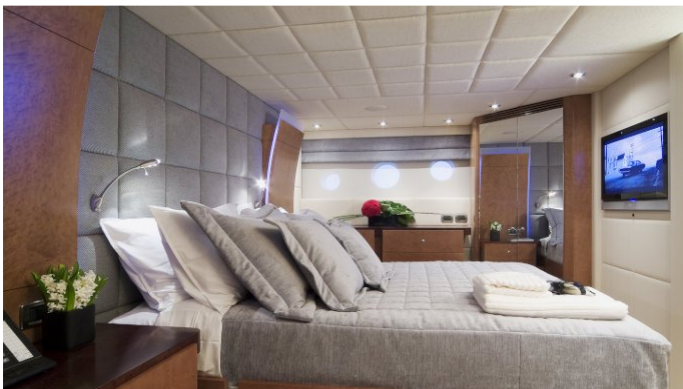

MORE PHOTOS, VIDEO OR INTERACTIVE DECK PLANS:

[CLICK HERE](#)

This document is not contractual. The yacht charters and their particulars displayed in the results above are displayed in good faith and whilst believed to be correct are not guaranteed. YachtCharterFleet.com does not warrant or assume any legal liability or responsibility for the accuracy, completeness, or usefulness of any information and/or images displayed. All information is subject to change without notice and is without warranty. Your preferred charter broker should provide you with yacht specifications, brochure and rates for your chosen dates during your charter yacht selection process. Starting prices are shown in a range of currencies for a one-week charter, unless otherwise indicated.