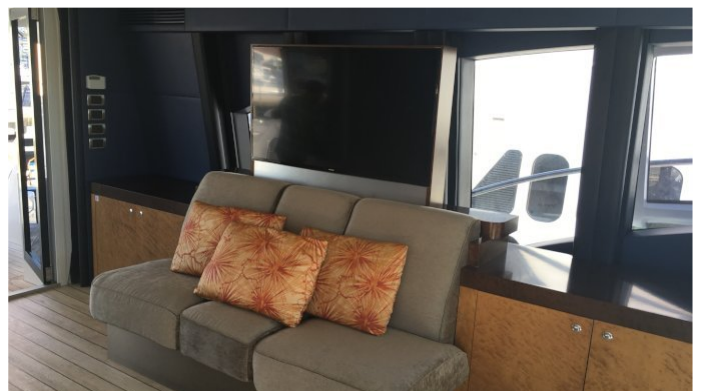

MORE PHOTOS, VIDEO OR INTERACTIVE DECK PLANS:

[CLICK HERE](#)

This document is not contractual. The yacht charters and their particulars displayed in the results above are displayed in good faith and whilst believed to be correct are not guaranteed. YachtCharterFleet.com does not warrant or assume any legal liability or responsibility for the accuracy, completeness, or usefulness of any information and/or images displayed. All information is subject to change without notice and is without warranty. Your preferred charter broker should provide you with yacht specifications, brochure and rates for your chosen dates during your charter yacht selection process. Starting prices are shown in a range of currencies for a one-week charter, unless otherwise indicated.