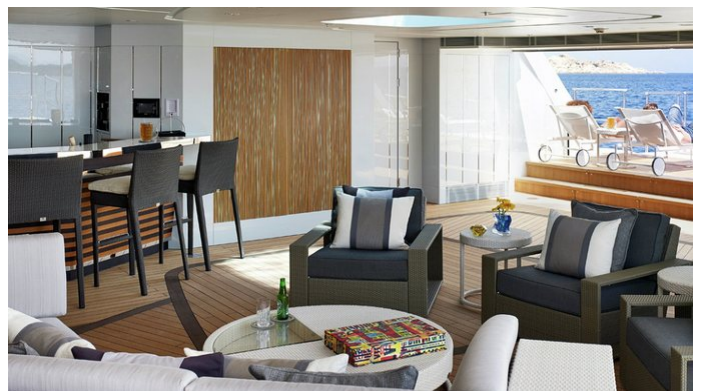

MORE PHOTOS, VIDEO OR INTERACTIVE DECK PLANS:

[CLICK HERE](#)

This document is not contractual. The yacht charters and their particulars displayed in the results above are displayed in good faith and whilst believed to be correct are not guaranteed. YachtCharterFleet.com does not warrant or assume any legal liability or responsibility for the accuracy, completeness, or usefulness of any information and/or images displayed. All information is subject to change without notice and is without warranty. Your preferred charter broker should provide you with yacht specifications, brochure and rates for your chosen dates during your charter yacht selection process. Starting prices are shown in a range of currencies for a one-week charter, unless otherwise indicated.