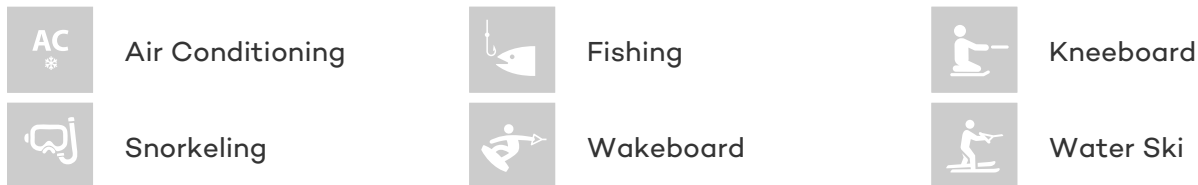

## ELIZA YACHT CHARTER

Superyacht ELIZA was built in 1981 by Southern Ocean Marine. She is a 24.4m / 80ft ocean 80 motor/sailer yacht with exterior design by and interior styling by . ELIZA offers accommodation for up to 8 guests in 4 cabins with additional room for her crew of 4. She features a variety of amenities to ensure comfortable charter vacations, including Air Conditioning. She also carries an impressive collection of toys as listed below.

## ELIZA AMENITIES & TOYS

For a full up-to-date list of leisure facilities or amenities onboard Motor/Sailer Yacht Eliza please contact your Yacht Charter Broker prior to booking your vacation. If there is a particular water toy that you would like, but it is not listed, then it may be possible to rent this equipment for you.