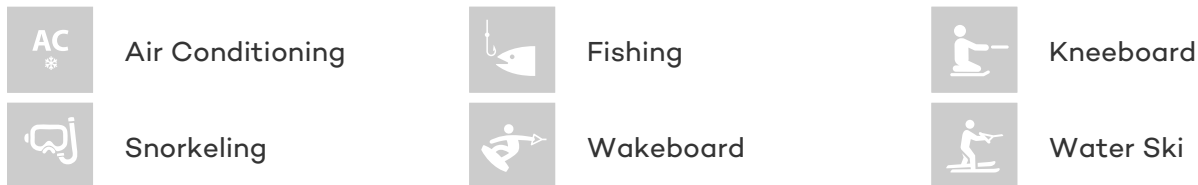

ELIZA YACHT CHARTER

Superyacht ELIZA was built in 1981 by Southern Ocean Marine. She is a 24.4m / 80ft ocean 80 motor/sailer yacht with exterior design by and interior styling by . ELIZA offers accommodation for up to 8 guests in 4 cabins with additional room for her crew of 4. She features a variety of amenities to ensure comfortable charter vacations, including Air Conditioning. She also carries an impressive collection of toys as listed below.

ELIZA AMENITIES & TOYS

For a full up-to-date list of leisure facilities or amenities onboard Motor/Sailer Yacht Eliza please contact your Yacht Charter Broker prior to booking your vacation. If there is a particular water toy that you would like, but it is not listed, then it may be possible to rent this equipment for you.

MORE TENDERS, TOYS & YACHT AMMENITIES INFO:

[CLICK HERE](#)

CHARTER ELIZA

If you are interested in chartering ELIZA please contact your yacht charter broker for more information about booking a luxury charter vacation on board this Southern Ocean Marine superyacht .