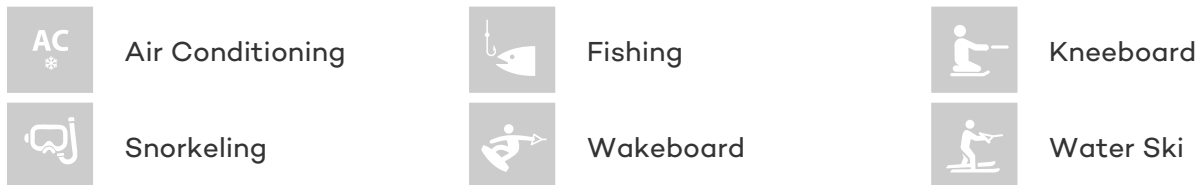

ELIZA

Yacht Charter Details for 'Eliza', the 24.4m Superyacht built by Southern Ocean Marine

SPECIFICATIONS

LENGTH
24.4m / 80ft

BEAM **DRAFT**
6.1m / 20ft 3m / 10ft

YEAR **REFIT**
1981 2007

CRUISING SPEED
8 Knots

ACCOMMODATION

GUESTS	CABINS	CREW
8	4	4

CABIN CONFIGURATION

CHARTER RATES

Details correct as of 25 Apr, 2018

FOR MORE INFORMATION:

[CLICK HERE](#) 

or SCAN QR CODE

MORE PHOTOS, VIDEO OR INTERACTIVE DECK PLANS:

[CLICK HERE](#)

ELIZA YACHT CHARTER

Superyacht ELIZA was built in 1981 by Southern Ocean Marine. She is a 24.4m / 80ft ocean 80 motor/sailer yacht with exterior design by and interior styling by . ELIZA offers accommodation for up to 8 guests in 4 cabins with additional room for her crew of 4. She features a variety of amenities to ensure comfortable charter vacations, including Air Conditioning. She also carries an impressive collection of toys as listed below.

ELIZA AMENITIES & TOYS

For a full up-to-date list of leisure facilities or amenities onboard Motor/Sailer Yacht Eliza please contact your Yacht Charter Broker prior to booking your vacation. If there is a particular water toy that you would like, but it is not listed, then it may be possible to rent this equipment for you.