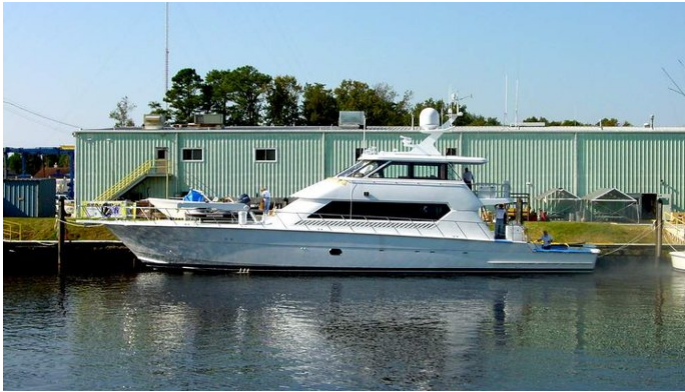

MORE PHOTOS, VIDEO OR INTERACTIVE DECK PLANS:

[CLICK HERE](#)