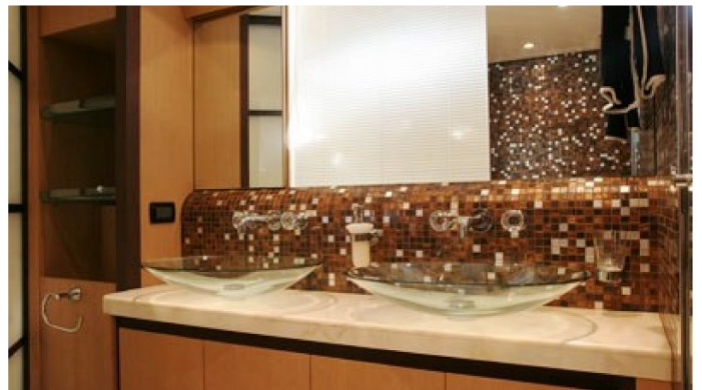

FOR MORE INFORMATION:

[CLICK HERE](#) 

or SCAN QR CODE

MORE PHOTOS, VIDEO OR INTERACTIVE DECK PLANS:

 [CLICK HERE](#)

MAXIMO YACHT CHARTER

Superyacht MAXIMO was built in 2007 by Pershing. She is a 27.42m / 90ft Pershing 90 motor yacht with exterior design by Fulvio de Simoni and interior styling by Pershing. MAXIMO offers accommodation for up to 8 guests in cabins with additional room for her crew of . She features a variety of amenities to ensure comfortable charter vacations, including . She also carries an impressive collection of toys as listed below.