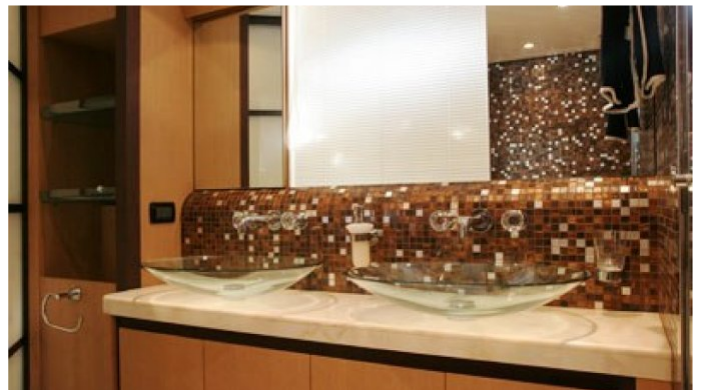

MORE PHOTOS, VIDEO OR INTERACTIVE DECK PLANS:

[CLICK HERE](#)

This document is not contractual. The yacht charters and their particulars displayed in the results above are displayed in good faith and whilst believed to be correct are not guaranteed. YachtCharterFleet.com does not warrant or assume any legal liability or responsibility for the accuracy, completeness, or usefulness of any information and/or images displayed. All information is subject to change without notice and is without warranty. Your preferred charter broker should provide you with yacht specifications, brochure and rates for your chosen dates during your charter yacht selection process. Starting prices are shown in a range of currencies for a one-week charter, unless otherwise indicated.