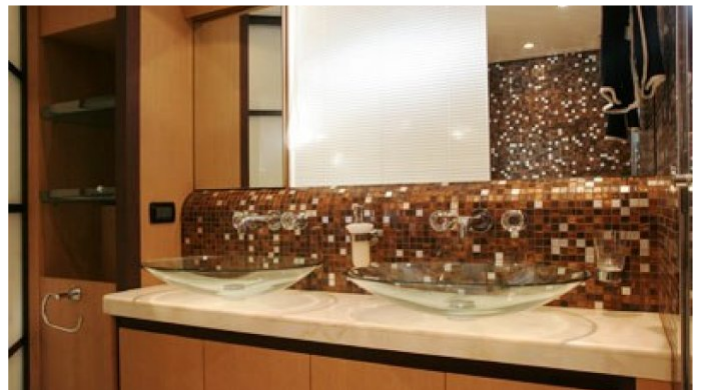

FOR MORE INFORMATION:

[CLICK HERE](#) 

or SCAN QR CODE

MORE PHOTOS, VIDEO OR INTERACTIVE DECK PLANS:

[CLICK HERE](#)

MAXIMO YACHT CHARTER

Superyacht MAXIMO was built in 2007 by Pershing. She is a 27.42m / 90ft pershing 90 motor yacht with exterior design by Fulvio de Simoni and interior styling by Pershing. MAXIMO offers accommodation for up to 8 guests in cabins with additional room for her crew of . She features a variety of amenities to ensure comfortable charter vacations, including . She also carries an impressive collection of toys as listed below.