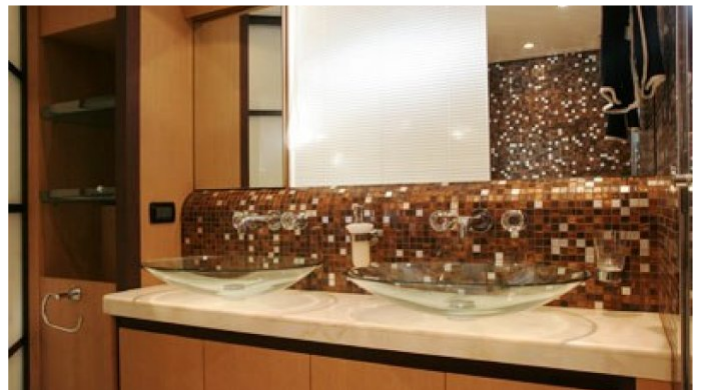

MORE PHOTOS, VIDEO OR INTERACTIVE DECK PLANS:

[CLICK HERE](#)