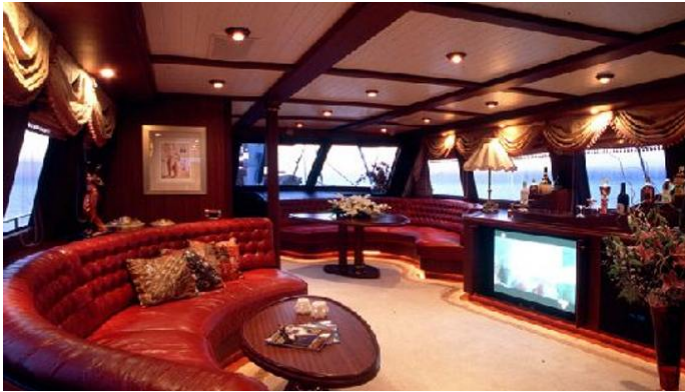

MORE PHOTOS, VIDEO OR INTERACTIVE DECK PLANS: