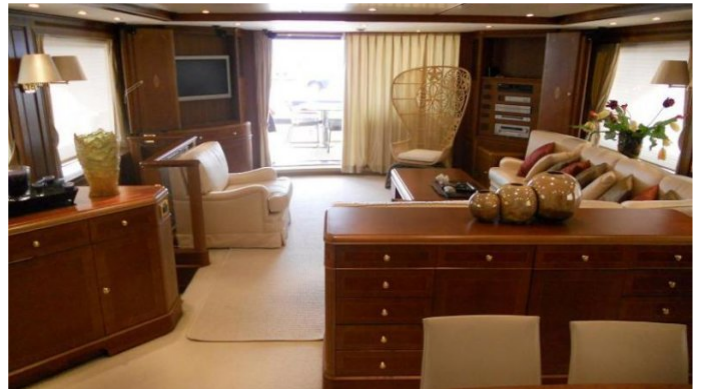

MORE PHOTOS, VIDEO OR INTERACTIVE DECK PLANS:

[CLICK HERE](#)

This document is not contractual. The yacht charters and their particulars displayed in the results above are displayed in good faith and whilst believed to be correct are not guaranteed. YachtCharterFleet.com does not warrant or assume any legal liability or responsibility for the accuracy, completeness, or usefulness of any information and/or images displayed. All information is subject to change without notice and is without warranty. Your preferred charter broker should provide you with yacht specifications, brochure and rates for your chosen dates during your charter yacht selection process. Starting prices are shown in a range of currencies for a one-week charter, unless otherwise indicated.