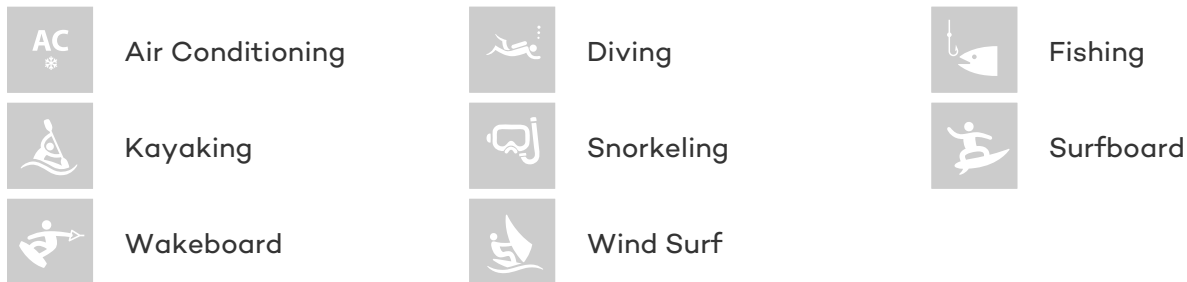

FOR MORE INFORMATION:

[CLICK HERE](#)

or **SCAN QR CODE**

MORE PHOTOS, VIDEO OR INTERACTIVE DECK PLANS:

[CLICK HERE](#)

EL ALEPH YACHT CHARTER

Superyacht EL ALEPH was built in 2009 by Konjo Boat builders. She is a 32m / 105ft sail yacht with exterior design by and interior styling by . EL ALEPH offers accommodation for up to 12 guests in 6 cabins with additional room for her crew of 12. She features a variety of amenities to ensure comfortable charter vacations, including Air Conditioning and Air Conditioning. She also carries an impressive collection of toys as listed below.

EL ALEPH AMENITIES & TOYS

For a full up-to-date list of leisure facilities or amenities onboard Sail Yacht El Aleph please contact your Yacht Charter Broker prior to booking your vacation. If there is a particular water toy that you would like, but it is not listed, then it may be possible to rent this equipment for you.