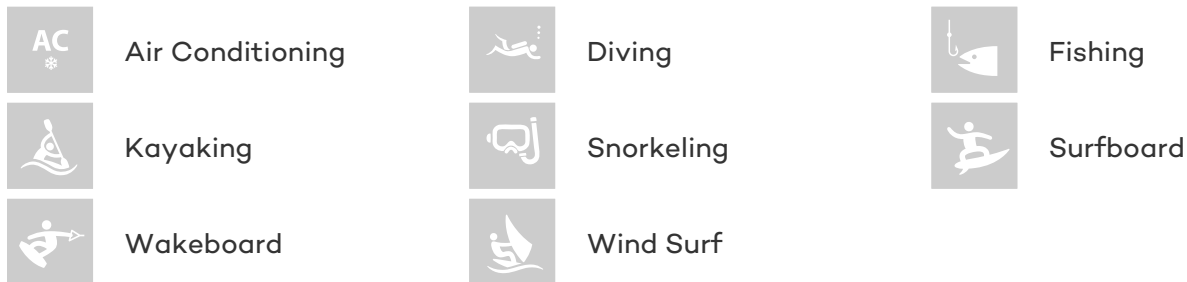

## EL ALEPH AMENITIES & TOYS

For a full up-to-date list of leisure facilities or amenities onboard Sail Yacht El Aleph please contact your Yacht Charter Broker prior to booking your vacation. If there is a particular water toy that you would like, but it is not listed, then it may be possible to rent this equipment for you.