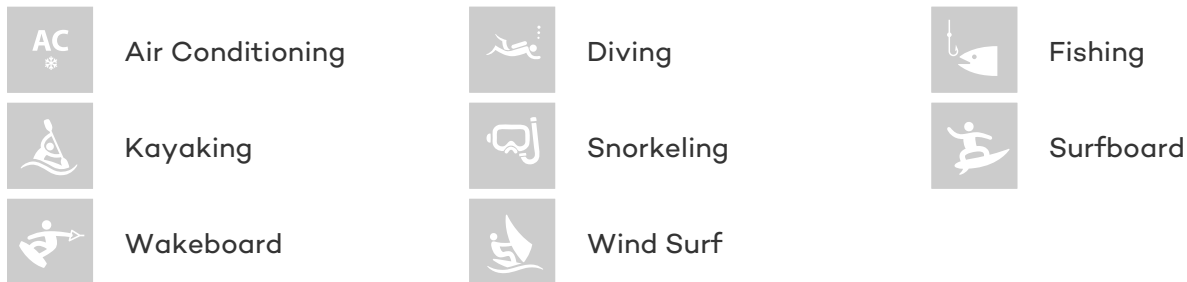

EL ALEPH YACHT CHARTER

Superyacht EL ALEPH was built in 2009 by Konjo Boat builders. She is a 32m / 105ft sail yacht with exterior design by and interior styling by . EL ALEPH offers accommodation for up to 12 guests in 6 cabins with additional room for her crew of 12. She features a variety of amenities to ensure comfortable charter vacations, including Air Conditioning and Air Conditioning. She also carries an impressive collection of toys as listed below.

EL ALEPH AMENITIES & TOYS

For a full up-to-date list of leisure facilities or amenities onboard Sail Yacht El Aleph please contact your Yacht Charter Broker prior to booking your vacation. If there is a particular water toy that you would like, but it is not listed, then it may be possible to rent this equipment for you.

MORE TENDERS, TOYS & YACHT AMMENITIES INFO:

[CLICK HERE](#)

CHARTER EL ALEPH

If you are interested in chartering EL ALEPH please contact your yacht charter broker for more information about booking a luxury charter vacation on board this Konjo Boat builders superyacht .