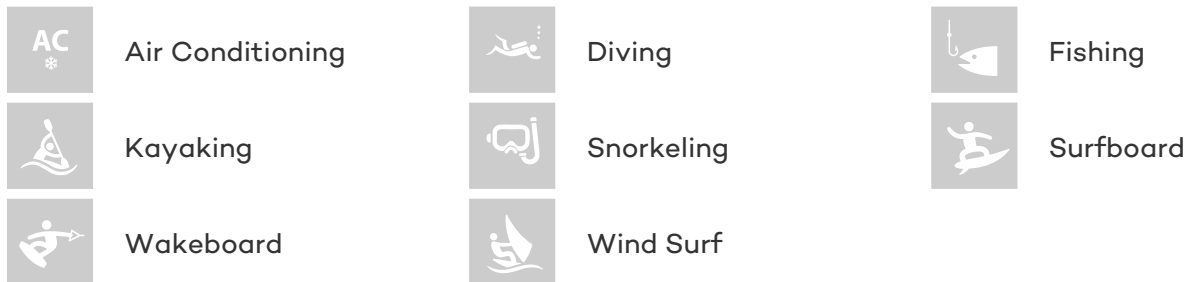

GUESTS	CABINS	CREW
12	6	12

CABIN CONFIGURATION
1 Master 4 Double
1 Twin

CHARTER RATES

SUMMER
from
\$85,000 / week + expenses

WINTER
from
\$85,000 / week + expenses

Details correct as of 24 Oct, 2017

FOR MORE INFORMATION:

[CLICK HERE](#) 

or SCAN QR CODE

MORE PHOTOS, VIDEO OR INTERACTIVE DECK PLANS:

[CLICK HERE](#)

EL ALEPH YACHT CHARTER

Superyacht EL ALEPH was built in 2009 by Konjo Boat builders. She is a 32m / 105ft sail yacht with exterior design by and interior styling by . EL ALEPH offers accommodation for up to 12 guests in 6 cabins with additional room for her crew of 12. She features a variety of amenities to ensure comfortable charter vacations, including Air Conditioning and Air Conditioning. She also carries an impressive collection of toys as listed below.

EL ALEPH AMENITIES & TOYS

For a full up-to-date list of leisure facilities or amenities onboard Sail Yacht El Aleph please contact your Yacht Charter Broker prior to booking your vacation. If there is a particular water toy that you would like, but it is not listed, then it may be possible to rent this equipment for you.