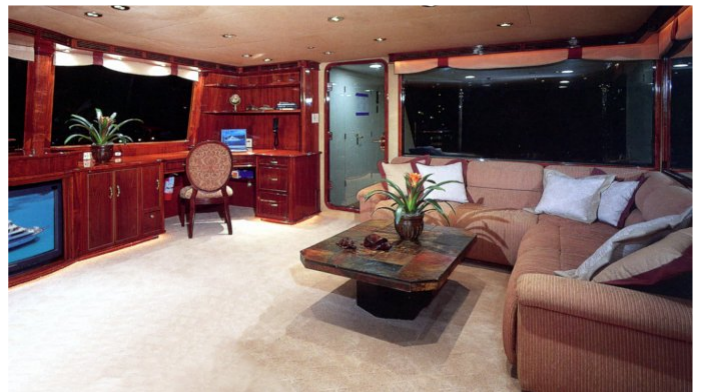

YEAR **REFIT**
2003 2008

CRUISING SPEED
15 Knots

ACCOMMODATION

GUESTS	CABINS	CREW
10	5	9

CABIN CONFIGURATION
1 Master 2 Double
2 Twin

CHARTER RATES

Details correct as of 20 Sep, 2017

FOR MORE INFORMATION:

[CLICK HERE](#) 

or SCAN QR CODE

MORE PHOTOS, VIDEO OR INTERACTIVE DECK PLANS:

[CLICK HERE](#)

FORTY LOVE YACHT CHARTER

Superyacht FORTY LOVE was built in 2003 by Westport. She is a 42.1m / 138ft custom motor yacht with exterior design by West Coast Custom Yachts and interior styling by West Coast Custom Yachts. FORTY LOVE offers accommodation for up to 10 guests in 5 cabins with additional room for her crew of 9. She features a variety of amenities to ensure comfortable charter vacations, including . She also carries an impressive collection of toys as listed below.

FORTY LOVE AMENITIES & TOYS

Sport Fishing

For a full up-to-date list of leisure facilities or amenities onboard Motor Yacht Forty Love please contact your Yacht Charter Broker prior to booking your vacation. If there is a particular water toy that you would like, but it is not listed, then it may be possible to rent this equipment for you.