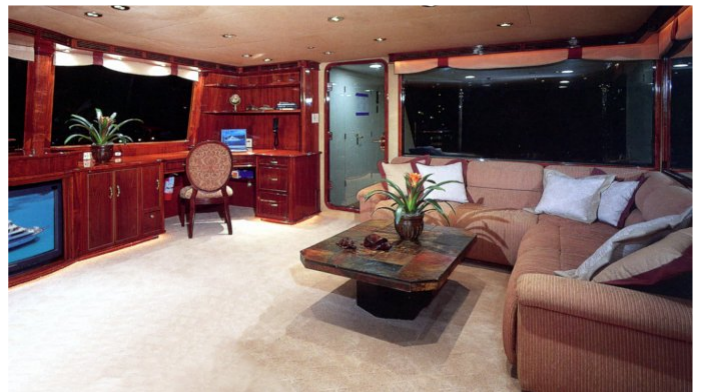

YEAR **REFIT**
2003 2008

CRUISING SPEED
15 Knots

ACCOMMODATION

GUESTS	CABINS	CREW
10	5	9

CABIN CONFIGURATION
1 Master 2 Double
2 Twin

CHARTER RATES

Details correct as of 22 Jul, 2017

FOR MORE INFORMATION:

[CLICK HERE](#) 

or SCAN QR CODE

MORE PHOTOS, VIDEO OR INTERACTIVE DECK PLANS:

 [CLICK HERE](#)

FORTY LOVE YACHT CHARTER

Superyacht FORTY LOVE was built in 2003 by Westport. She is a 42.1m / 138ft custom motor yacht with exterior design by West Coast Custom Yachts and interior styling by West Coast Custom Yachts. FORTY LOVE offers accommodation for up to 10 guests in 5 cabins with additional room for her crew of 9. She features a variety of amenities to ensure comfortable charter vacations, including . She also carries an impressive collection of toys as listed below.

FORTY LOVE AMENITIES & TOYS

Sport Fishing

For a full up-to-date list of leisure facilities or amenities onboard Motor Yacht Forty Love please contact your Yacht Charter Broker prior to booking your vacation. If there is a particular water toy that you would like, but it is not listed, then it may be possible to rent this equipment for you.