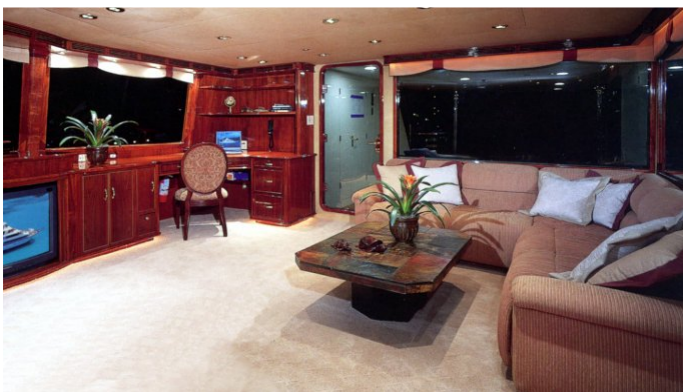

YEAR **REFIT**
2003 2008

CRUISING SPEED
15 Knots

ACCOMMODATION

GUESTS	CABINS	CREW
10	5	9

CABIN CONFIGURATION
1 Master 2 Double
2 Twin

CHARTER RATES

Details correct as of 22 Apr, 2018

FOR MORE INFORMATION:

[CLICK HERE](#) 

or SCAN QR CODE

MORE PHOTOS, VIDEO OR INTERACTIVE DECK PLANS:

CLICK HERE

FORTY LOVE YACHT CHARTER

Superyacht FORTY LOVE was built in 2003 by Westport. She is a 42.1m / 138ft custom motor yacht with exterior design by West Coast Custom Yachts and interior styling by West Coast Custom Yachts. FORTY LOVE offers accommodation for up to 10 guests in 5 cabins with additional room for her crew of 9. She features a variety of amenities to ensure comfortable charter vacations, including . She also carries an impressive collection of toys as listed below.

FORTY LOVE AMENITIES & TOYS

Sport Fishing

For a full up-to-date list of leisure facilities or amenities onboard Motor Yacht Forty Love please contact your Yacht Charter Broker prior to booking your vacation. If there is a particular water toy that you would like, but it is not listed, then it may be possible to rent this equipment for you.