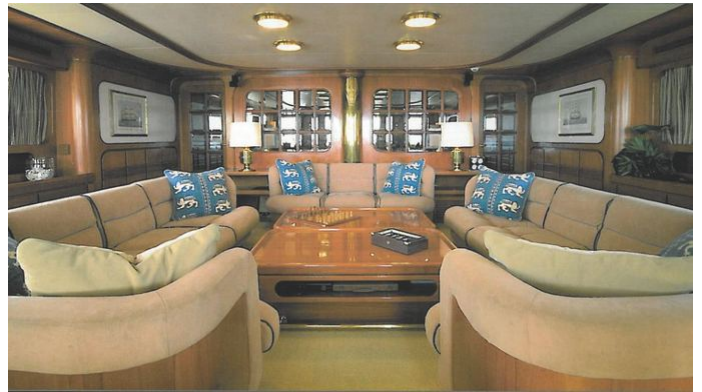

MORE PHOTOS, VIDEO OR INTERACTIVE DECK PLANS:

[CLICK HERE](#)