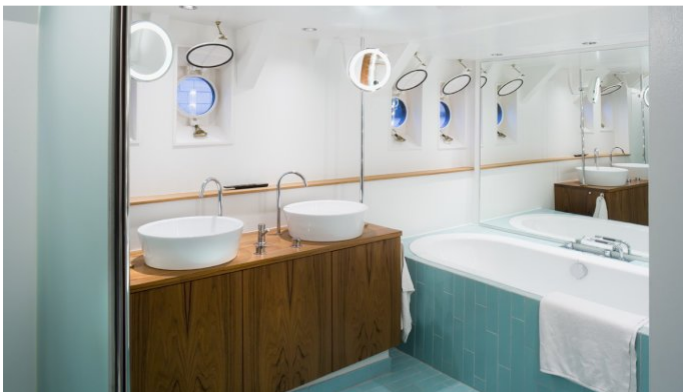

MORE PHOTOS, VIDEO OR INTERACTIVE DECK PLANS:

[CLICK HERE](#)

This document is not contractual. The yacht charters and their particulars displayed in the results above are displayed in good faith and whilst believed to be correct are not guaranteed. YachtCharterFleet.com does not warrant or assume any legal liability or responsibility for the accuracy, completeness, or usefulness of any information and/or images displayed. All information is subject to change without notice and is without warranty. Your preferred charter broker should provide you with yacht specifications, brochure and rates for your chosen dates during your charter yacht selection process. Starting prices are shown in a range of currencies for a one-week charter, unless otherwise indicated.