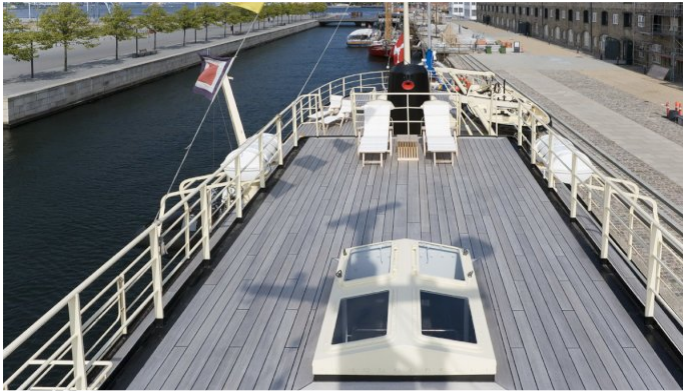

MORE PHOTOS, VIDEO OR INTERACTIVE DECK PLANS:

[CLICK HERE](#)

This document is not contractual. The yacht charters and their particulars displayed in the results above are displayed in good faith and whilst believed to be correct are not guaranteed. YachtCharterFleet.com does not warrant or assume any legal liability or responsibility for the accuracy, completeness, or usefulness of any information and/or images displayed. All information is subject to change without notice and is without warranty. Your preferred charter broker should provide you with yacht specifications, brochure and rates for your chosen dates during your charter yacht selection process. Starting prices are shown in a range of currencies for a one-week charter, unless otherwise indicated.