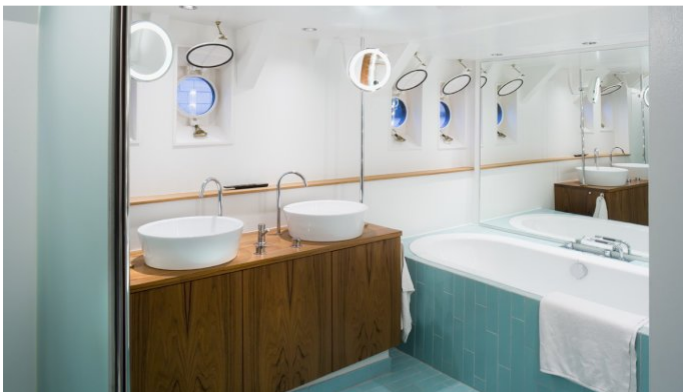

CRUISING SPEED
Knots

ACCOMMODATION

GUESTS	CABINS	CREW
8	5	5

CABIN CONFIGURATION

CHARTER RATES

SUMMER
from
€50,000 / week + expenses

Details correct as of 21 Aug, 2017

FOR MORE INFORMATION:

[CLICK HERE](#) 

or SCAN QR CODE

MORE PHOTOS, VIDEO OR INTERACTIVE DECK PLANS:

[CLICK HERE](#)

NAVIGATOR YACHT CHARTER

Superyacht NAVIGATOR was built in 1941 by Nakskov. She is a 35.8m / 117ft conversion motor yacht with exterior design by and interior styling by . NAVIGATOR offers accommodation for up to 8 guests in 5 cabins with additional room for her crew of 5. She features a variety of amenities to ensure comfortable charter vacations, including WiFi connection on board. She also carries an impressive collection of toys as listed below.