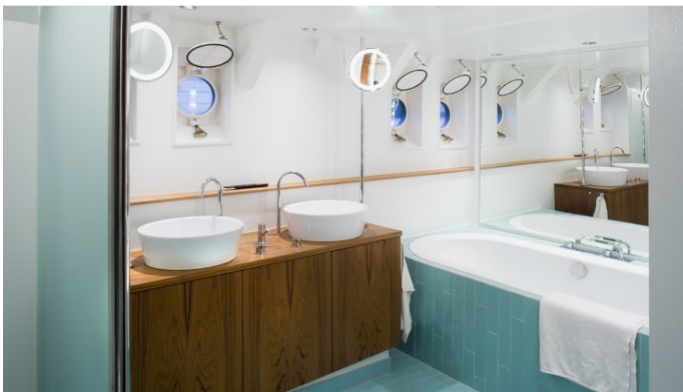

CRUISING SPEED
Knots

ACCOMMODATION

GUESTS	CABINS	CREW
8	5	5

CABIN CONFIGURATION

CHARTER RATES

SUMMER
from
€50,000 / week + expenses

Details correct as of 27 Jun, 2017

FOR MORE INFORMATION:

[CLICK HERE](#) 

or SCAN QR CODE

MORE PHOTOS, VIDEO OR INTERACTIVE DECK PLANS:

[CLICK HERE](#)

NAVIGATOR YACHT CHARTER

Superyacht NAVIGATOR was built in 1941 by Nakskov. She is a 35.8m / 117ft conversion motor yacht with exterior design by and interior styling by . NAVIGATOR offers accommodation for up to 8 guests in 5 cabins with additional room for her crew of 5. She features a variety of amenities to ensure comfortable charter vacations, including WiFi connection on board. She also carries an impressive collection of toys as listed below.