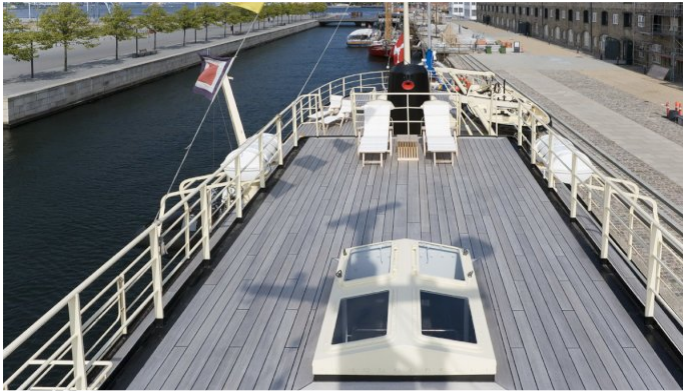

[CLICK HERE](#) 

or SCAN QR CODE

MORE PHOTOS, VIDEO OR INTERACTIVE DECK PLANS:

[CLICK HERE](#)

NAVIGATOR YACHT CHARTER

Superyacht NAVIGATOR was built in 1941 by Nakskov. She is a 35.8m / 117ft conversion motor yacht with exterior design by and interior styling by . NAVIGATOR offers accommodation for up to 8 guests in 5 cabins with additional room for her crew of 5. She features a variety of amenities to ensure comfortable charter vacations, including WiFi connection on board. She also carries an impressive collection of toys as listed below.

NAVIGATOR AMENITIES & TOYS

Bikes

Water Ski

Wi Fi

Wind Surf

For a full up-to-date list of leisure facilities or amenities onboard Motor Yacht Navigator please contact your Yacht Charter Broker prior to booking your vacation. If there is a particular water toy that you would like, but it is not listed, then it may be possible to rent this equipment for you.